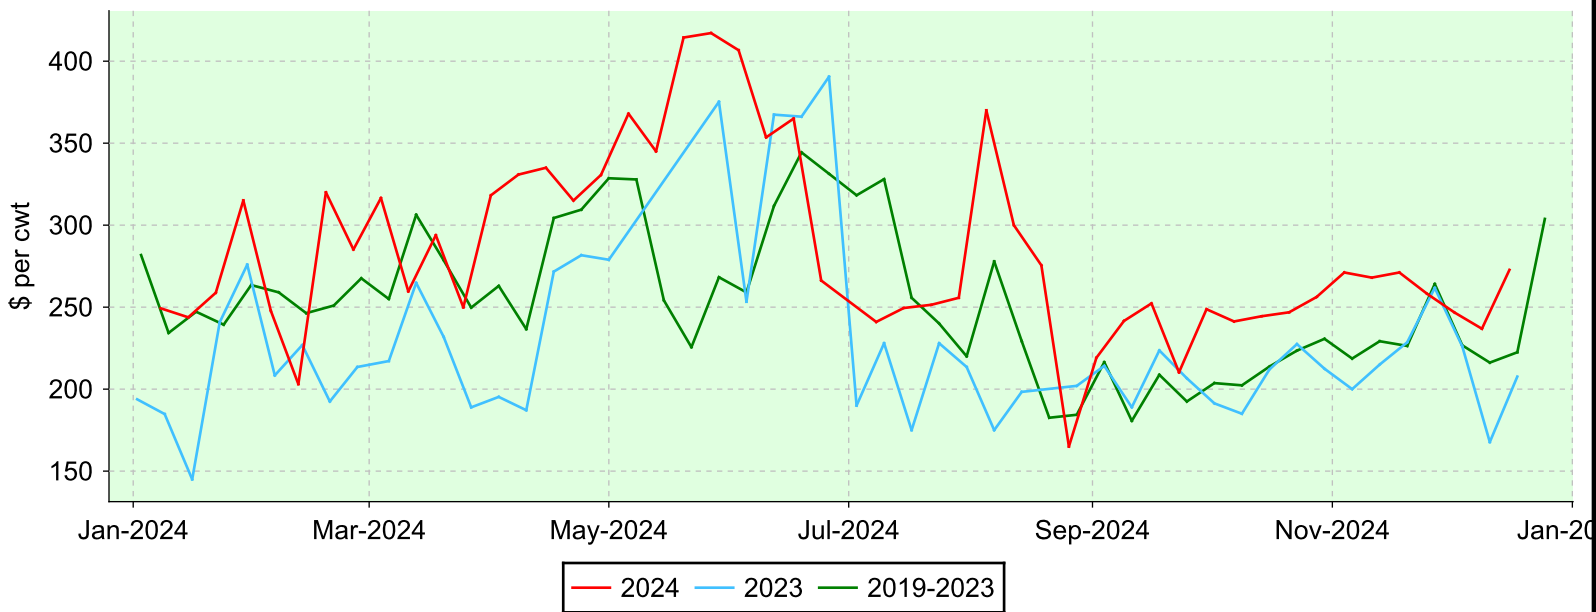

# Lambs 110 lbs. and over

Embrun, Monday sales.

## Average Price

## Volume