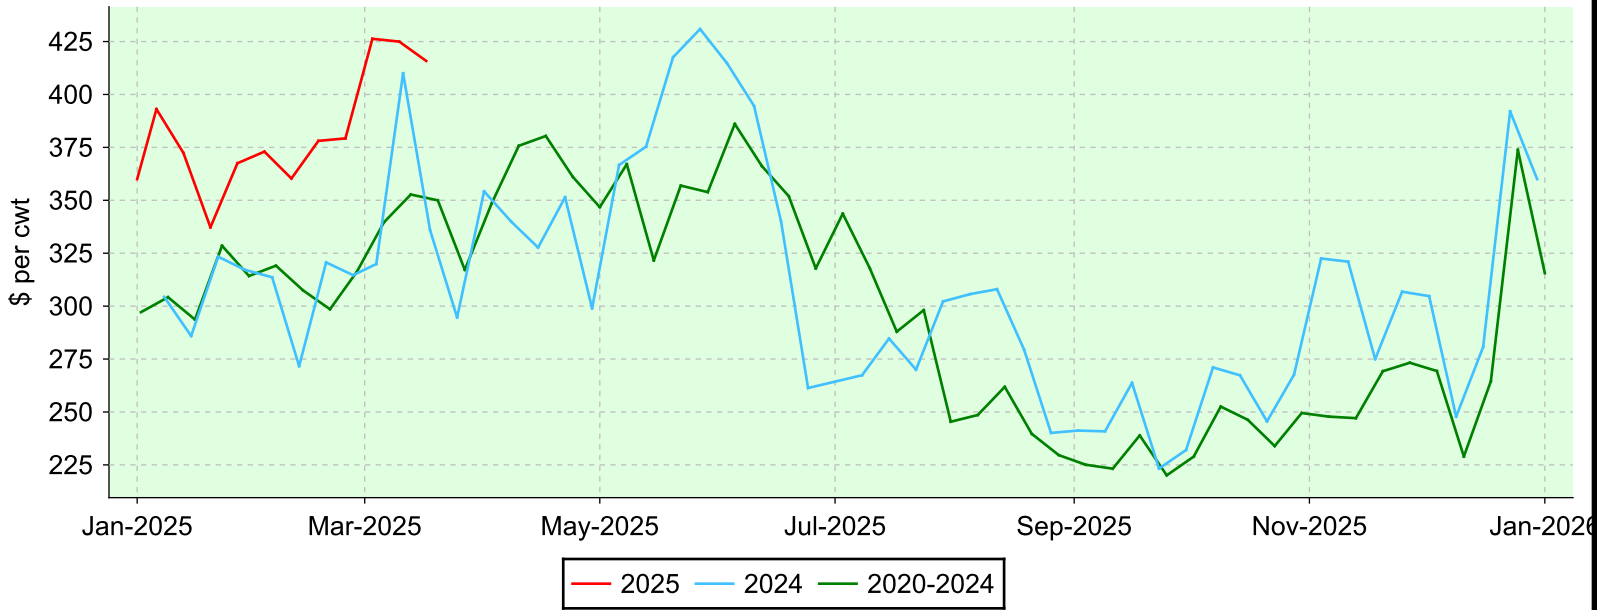

Lambs 95-109 lbs.

Embrun, Monday sales.

Average Price

Volume