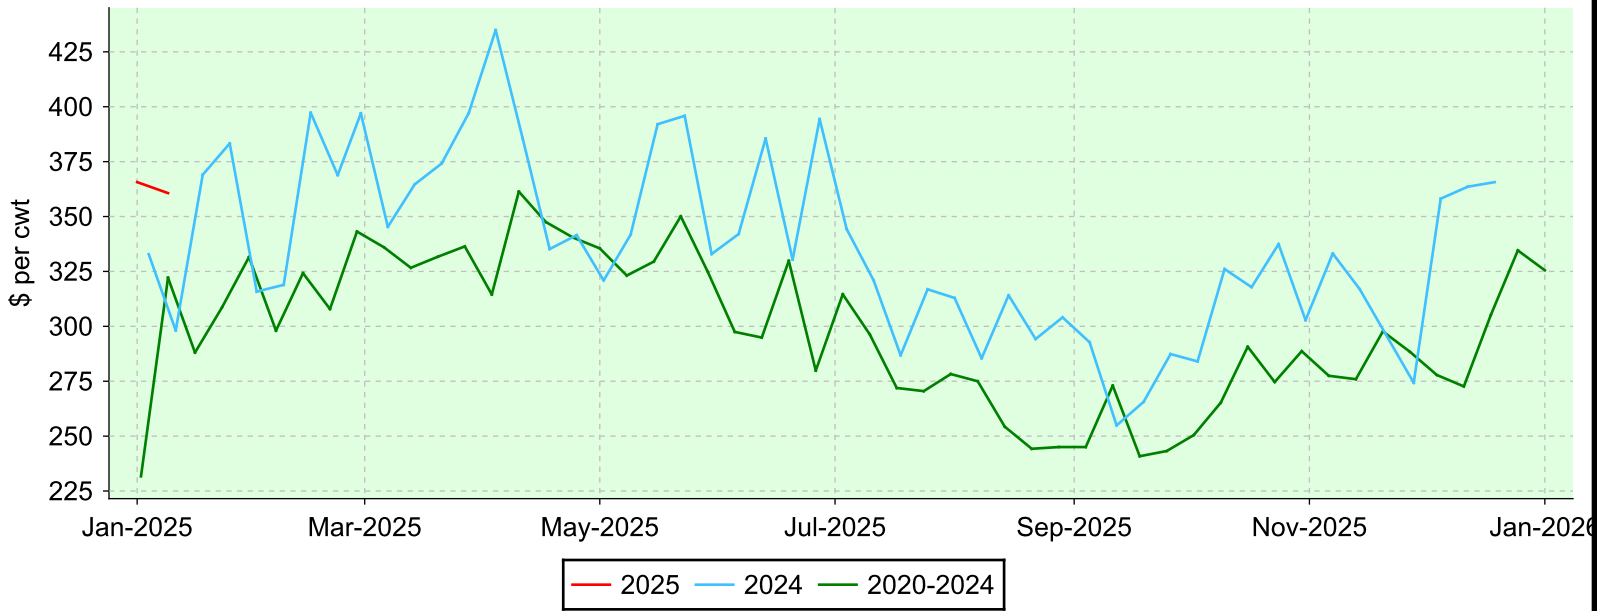

Lambs 80-94 lbs.

Brussels, Thursday sales.

Average Price

Volume