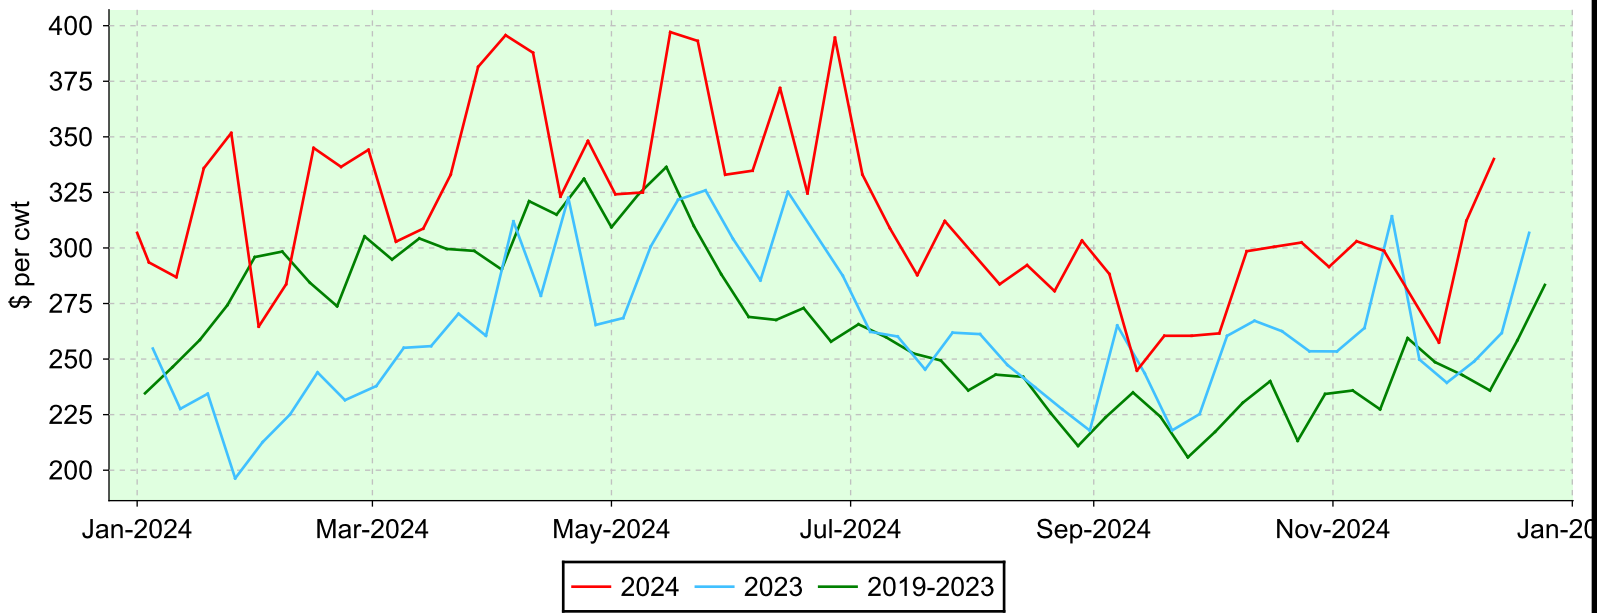

Lambs 95-109 lbs.

Brussels, Thursday sales.

Average Price

Volume