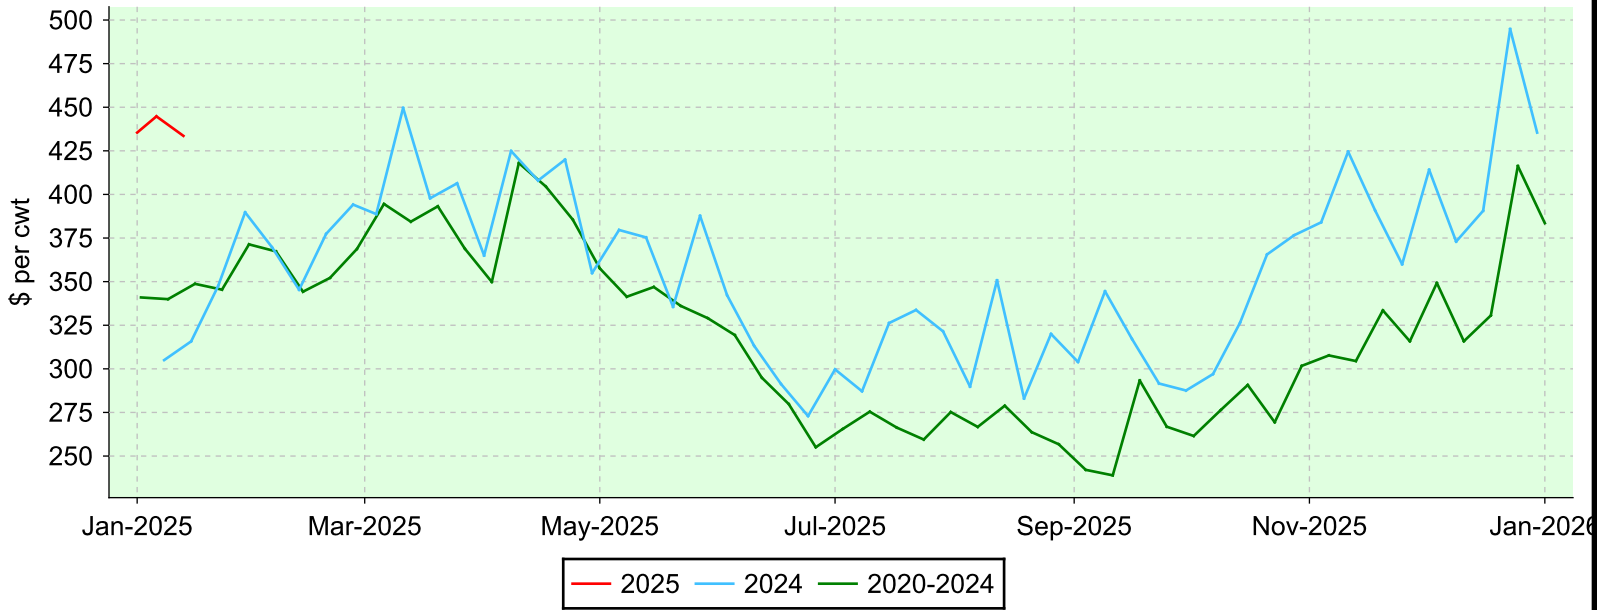

Lambs 50-64 lbs.

Embrun, Monday sales.

Average Price

Volume