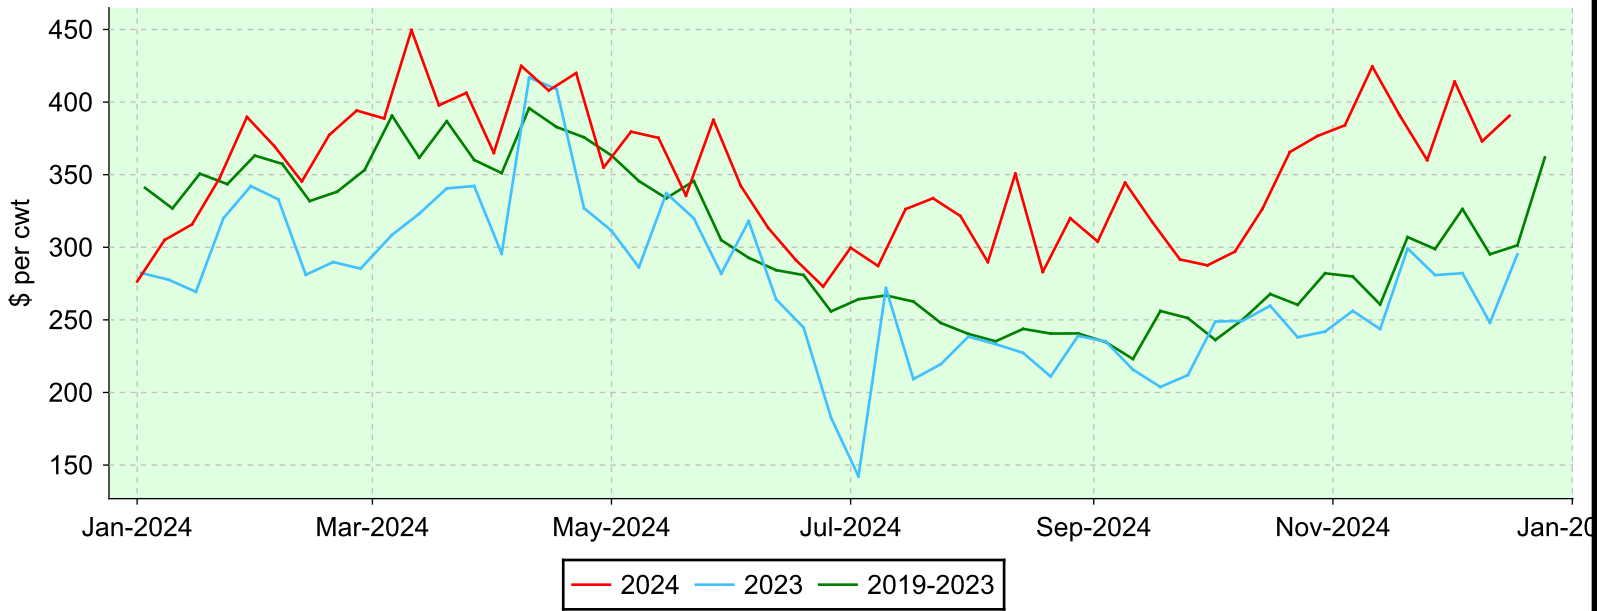

Lambs 50-64 lbs.

Embrun, Monday sales.

Average Price

Volume