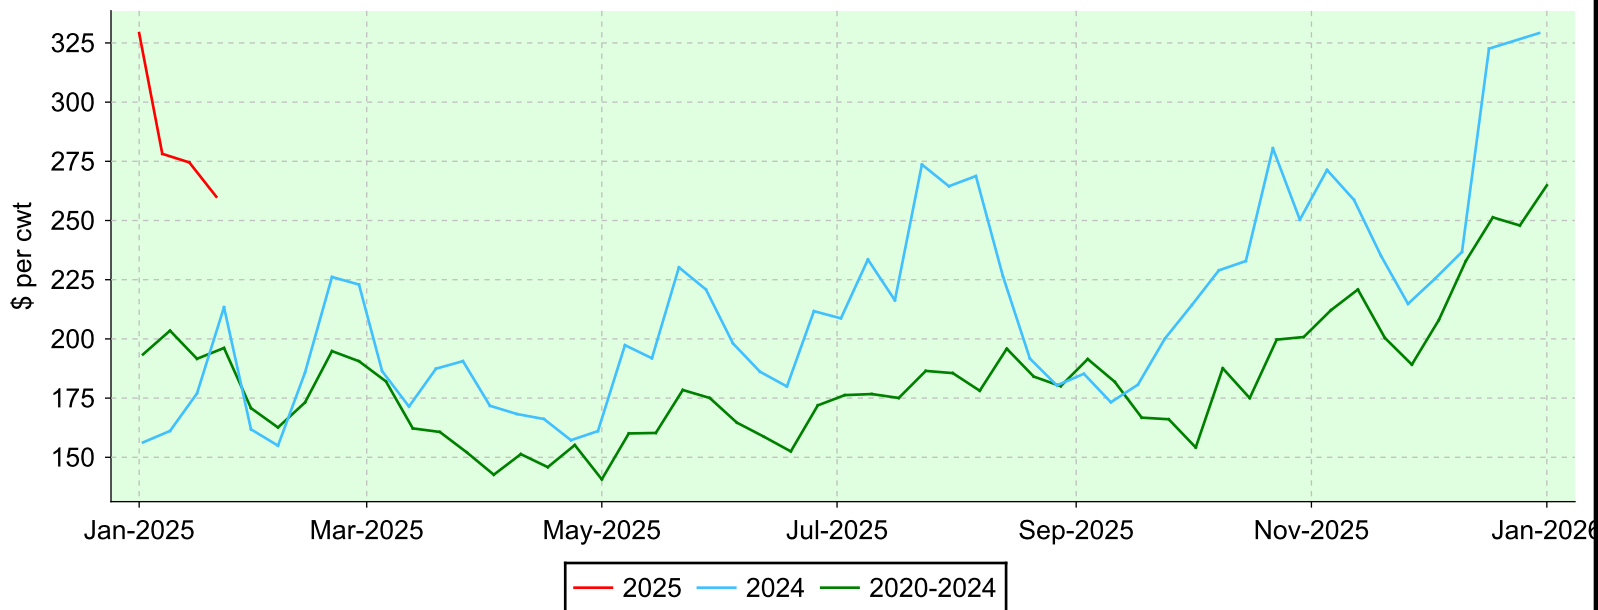

Sheep (all weights)

OLEX, Tuesday sales.

Average Price

Volume