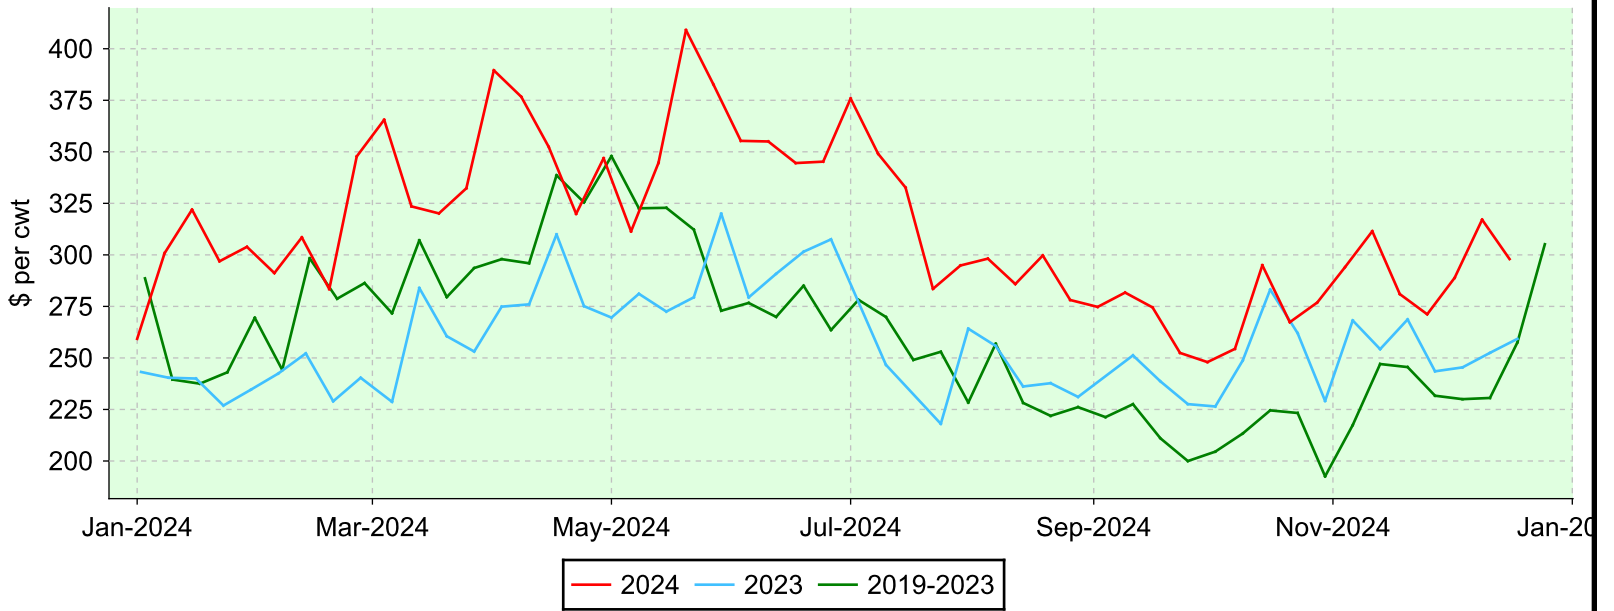

Lambs 95-109 lbs.

Ontario Stockyards Inc., Monday sales.

Average Price

Volume