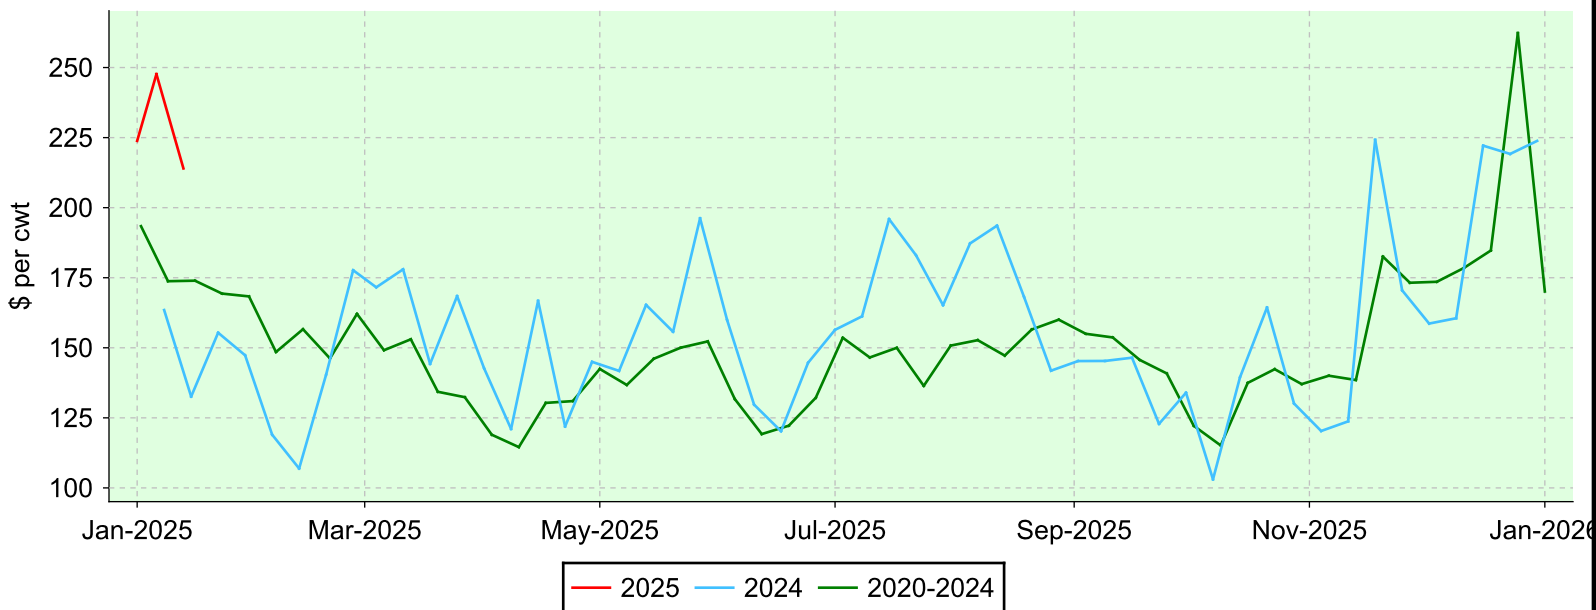

Sheep (all weights)

Embrun, Monday sales.

Average Price

Volume