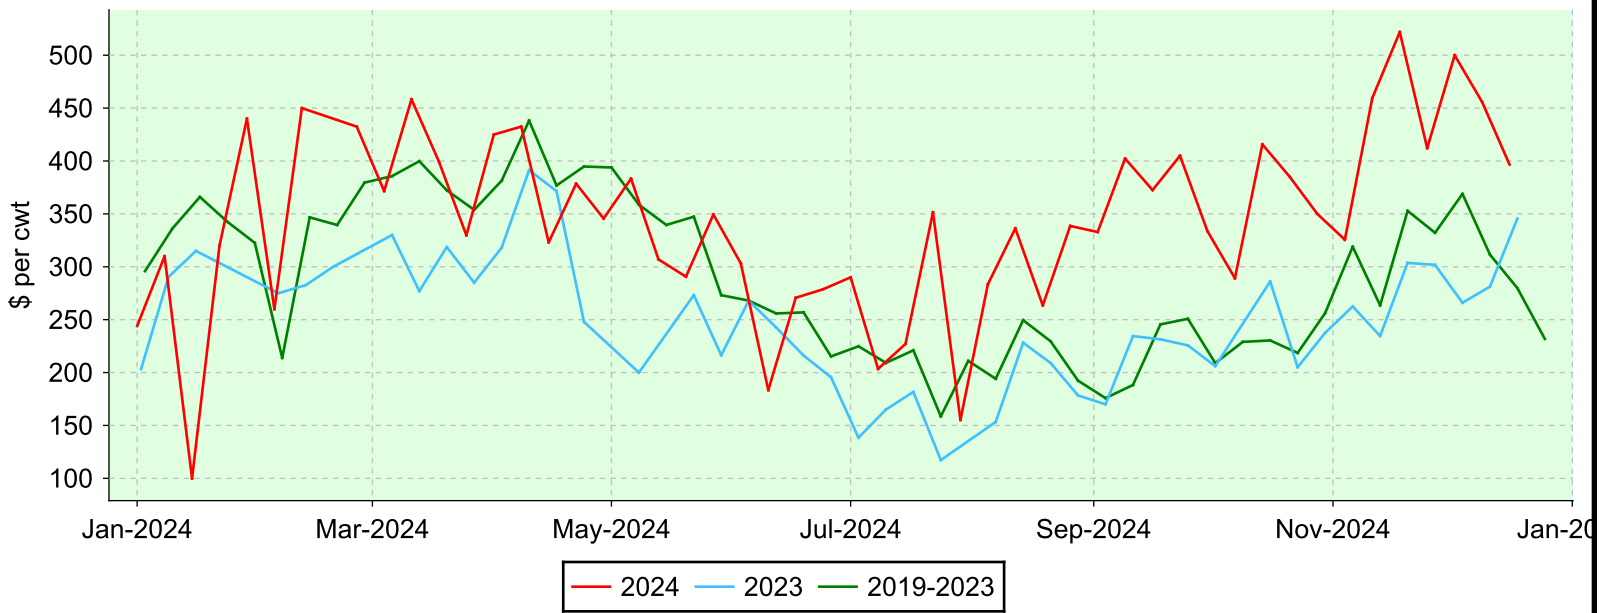

Lambs under 50 lbs.

Embrun, Monday sales.

Average Price

Volume