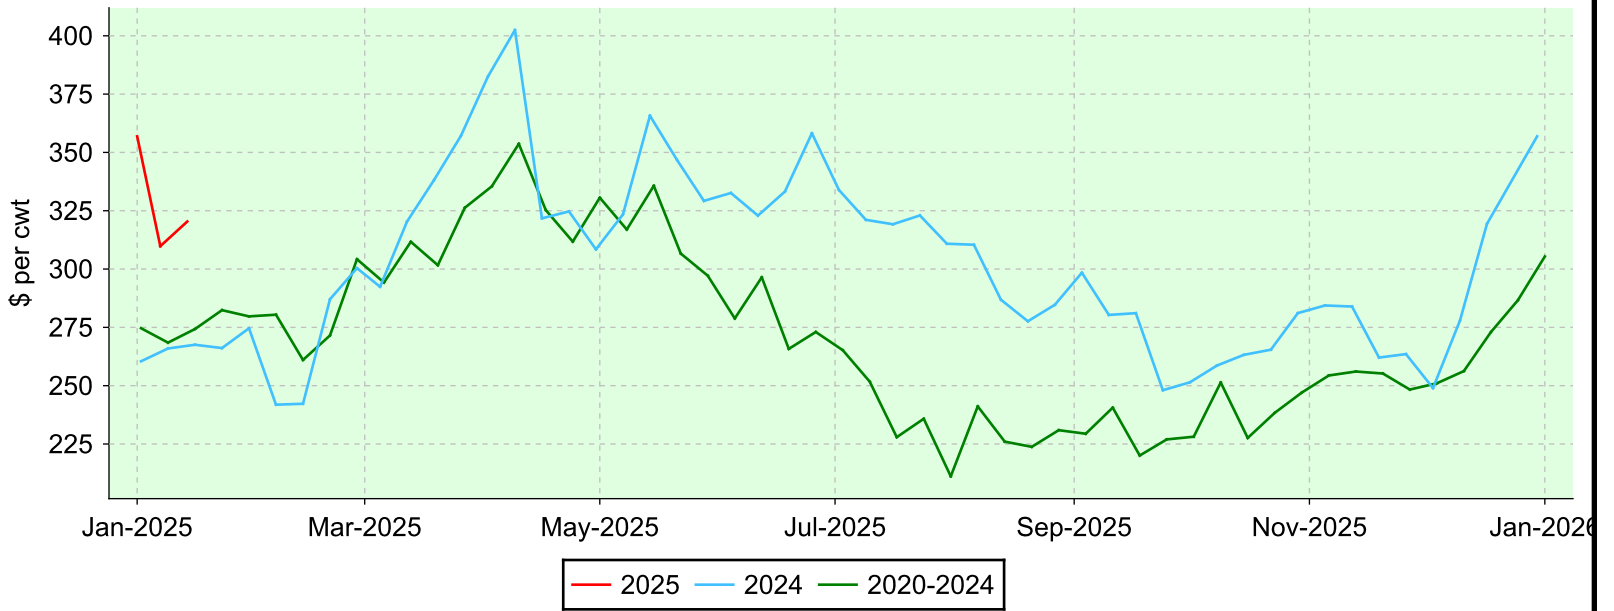

# Lambs 110 lbs. and over

OLEX, Thursday sales.

## Average Price

## Volume