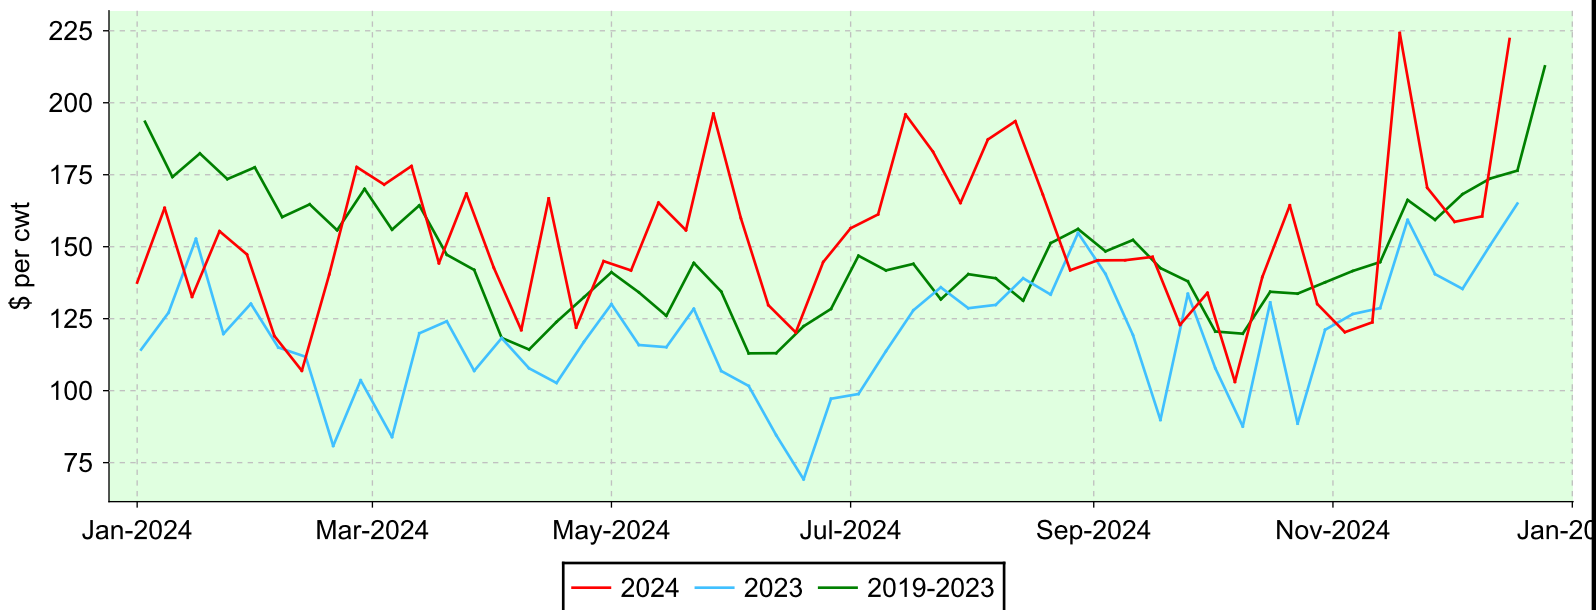

Sheep (all weights)

Embrun, Monday sales.

Average Price

Volume