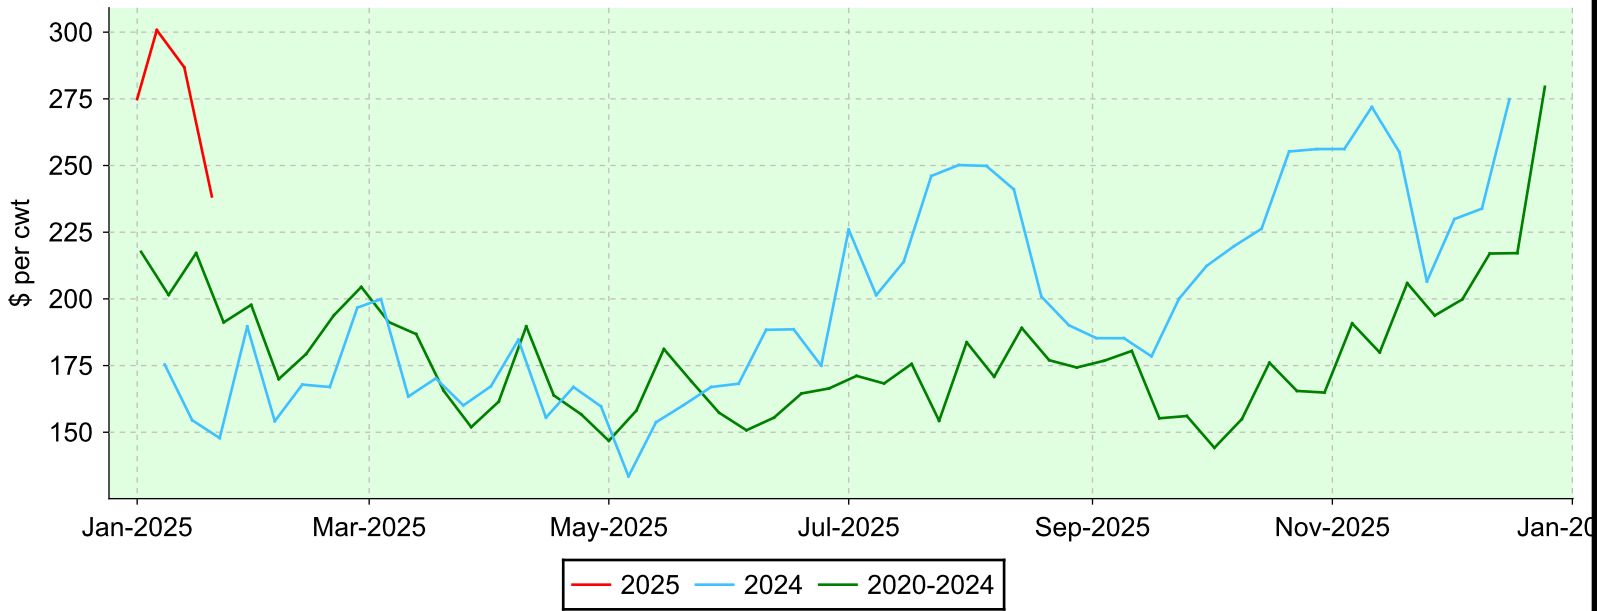

Sheep (all weights)

Ontario Stockyards Inc., Monday sales.

Average Price

Volume