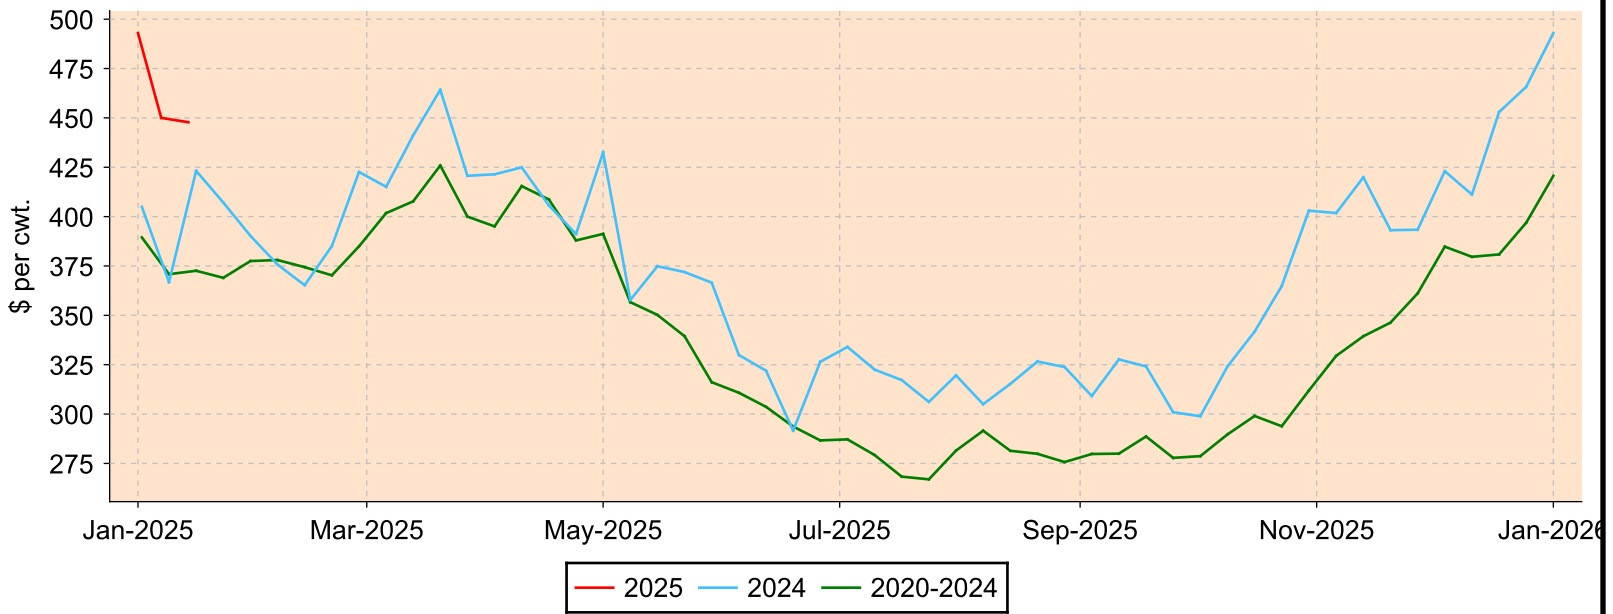

Lambs 50-64 lbs.

All sales from all reporting markets

Average Weekly Price

Weekly Volume