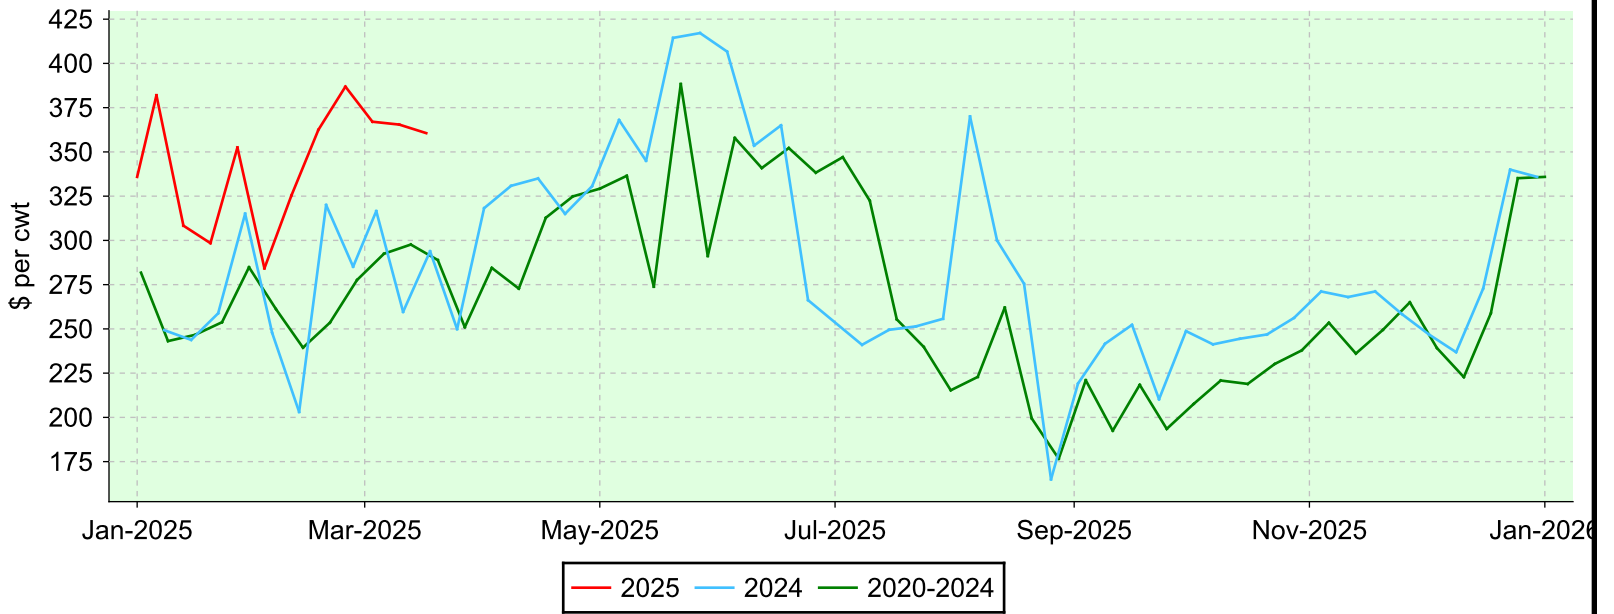

Lambs 110 lbs. and over

Embrun, Monday sales.

Average Price

Volume