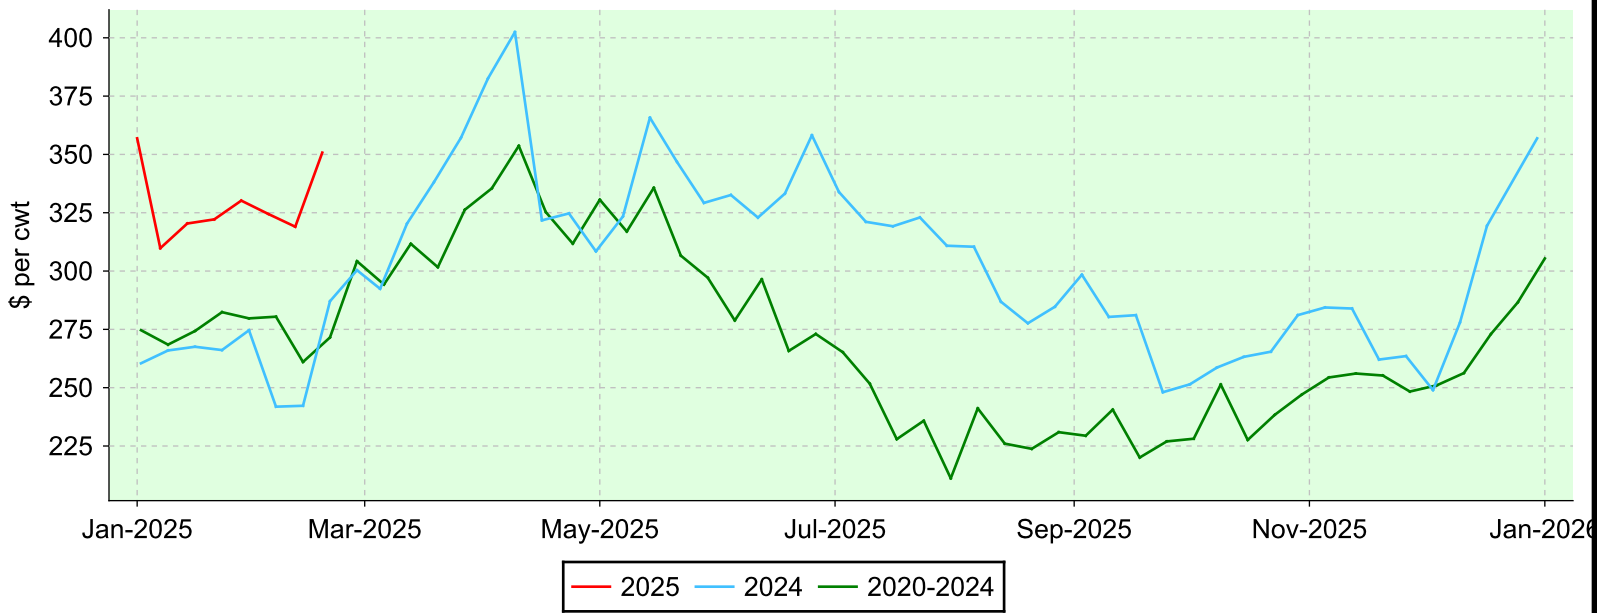

Lambs 110 lbs. and over

OLEX, Thursday sales.

Average Price

Volume