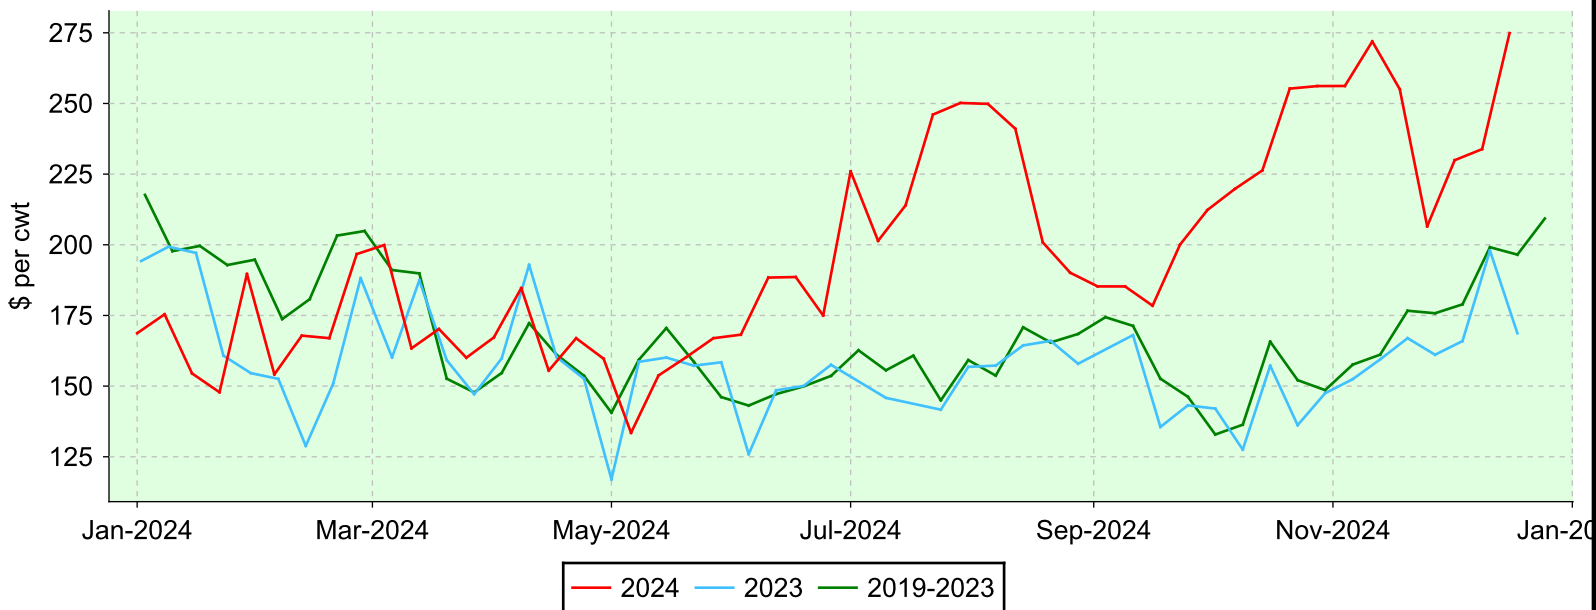

Sheep (all weights)

Ontario Stockyards Inc., Monday sales.

Average Price

Volume