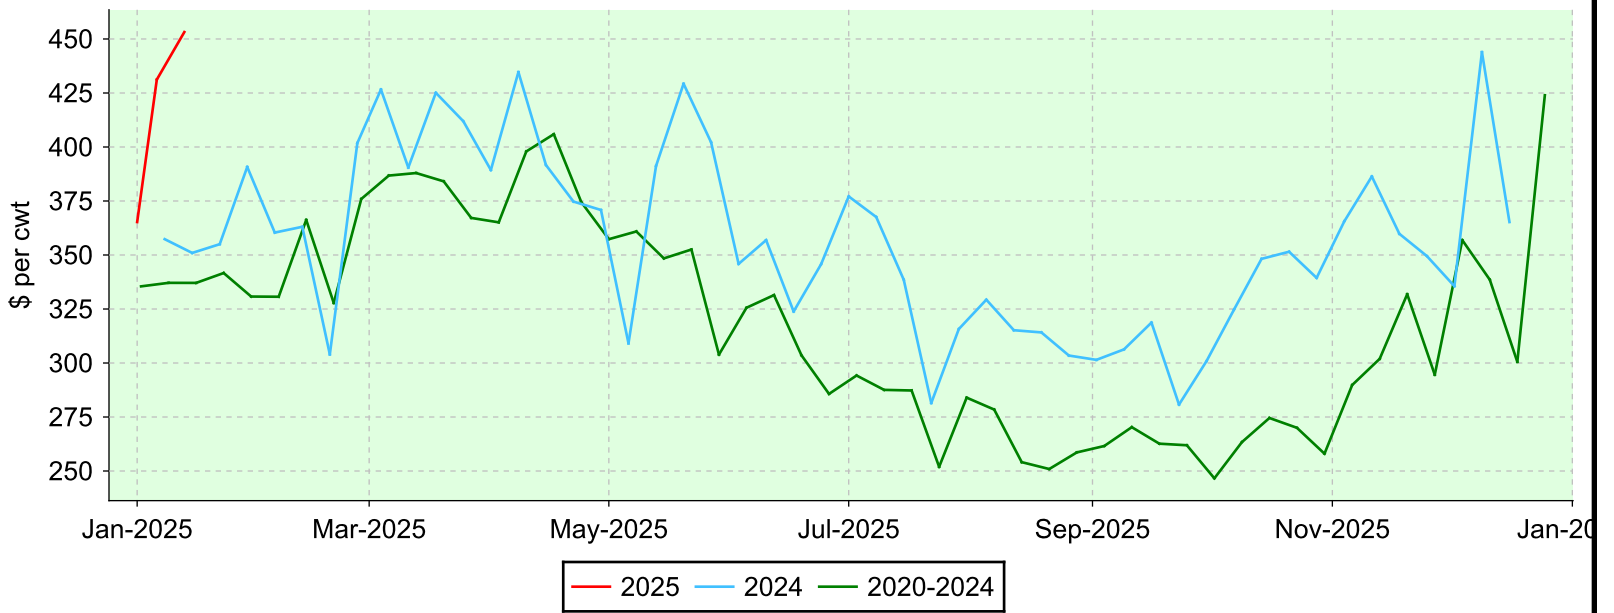

Lambs 65-79 lbs.

Ontario Stockyards Inc., Monday sales.

Average Price

Volume