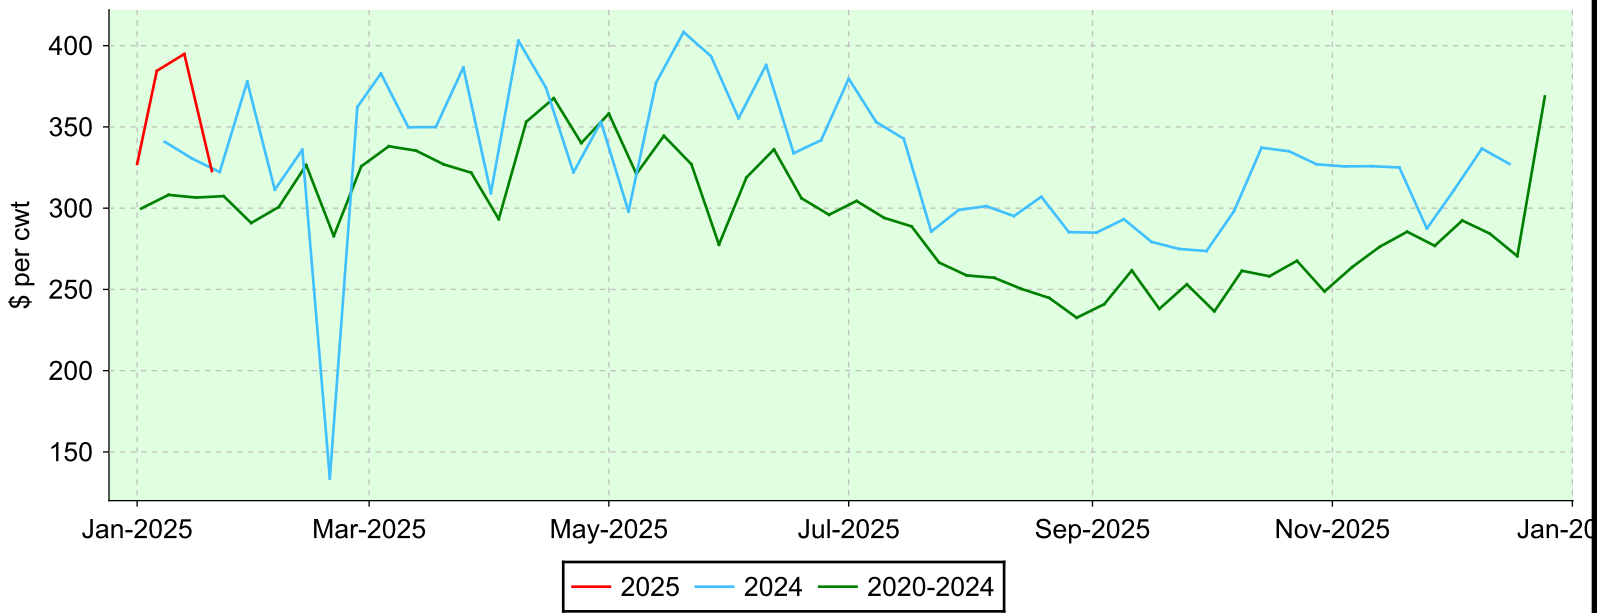

# Lambs 80-94 lbs.

Ontario Stockyards Inc., Monday sales.

## Average Price

## Volume