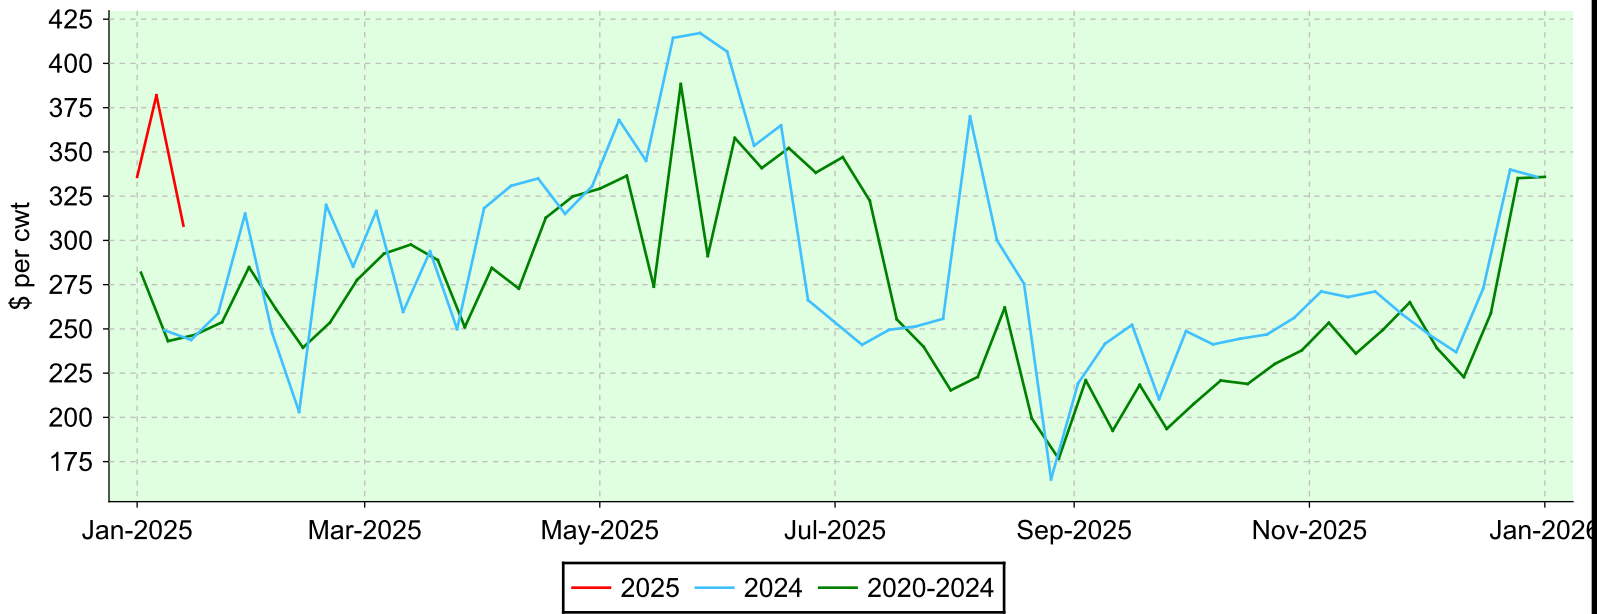

Lambs 110 lbs. and over

Embrun, Monday sales.

Average Price

Volume