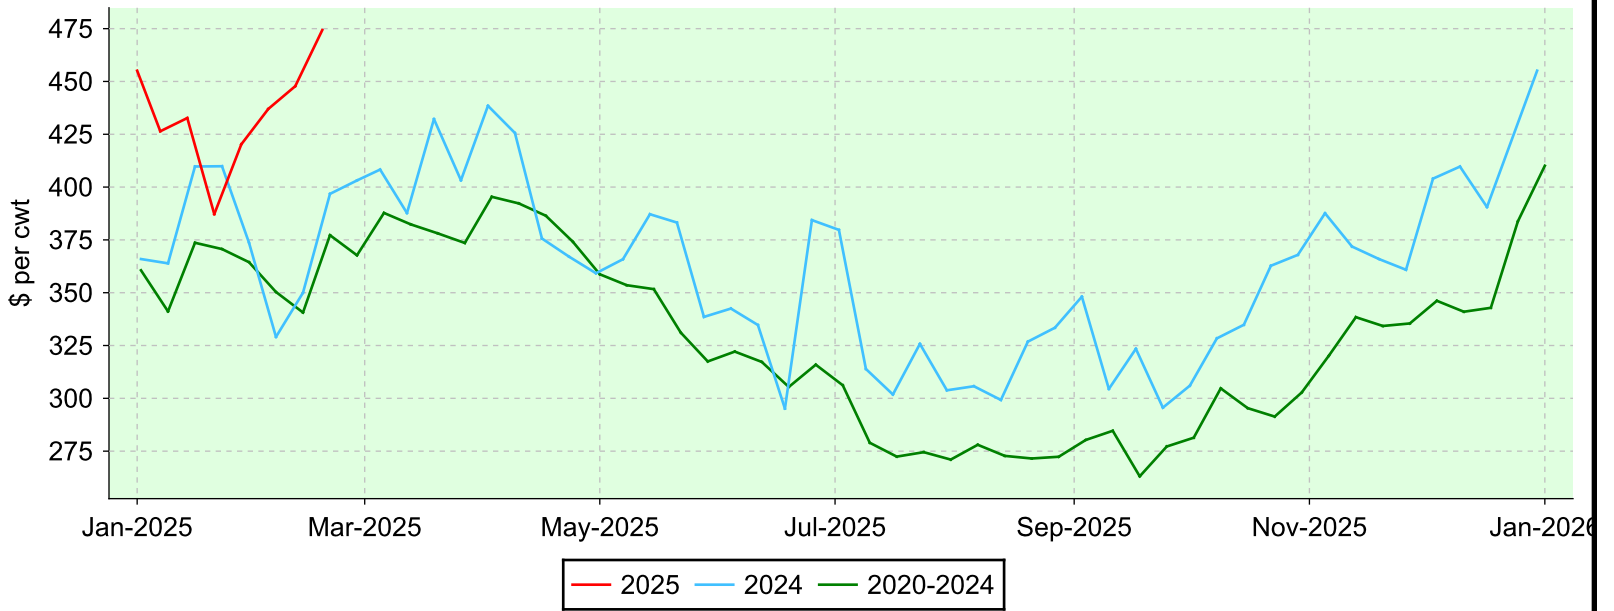

# Lambs 65-79 lbs.

OLEX, Tuesday sales.

## Average Price

## Volume