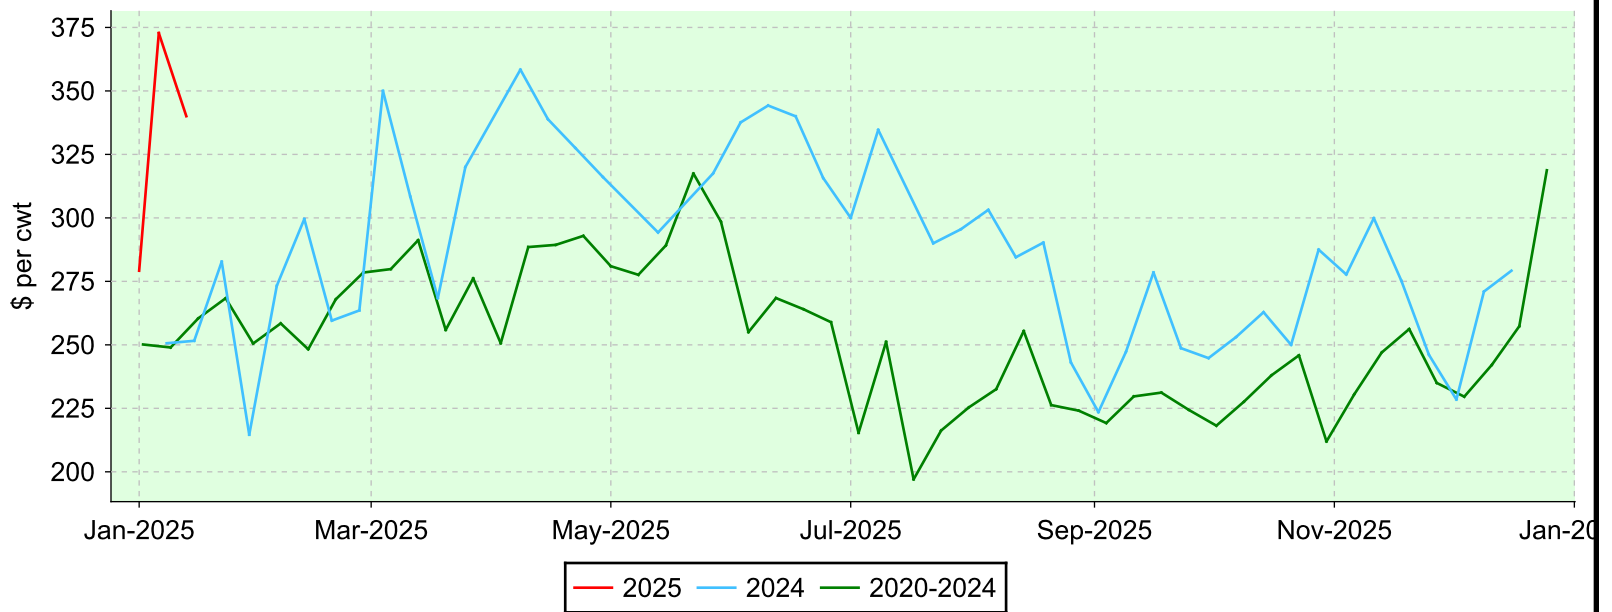

# Lambs 110 lbs. and over

Ontario Stockyards Inc., Monday sales.

## Average Price

## Volume