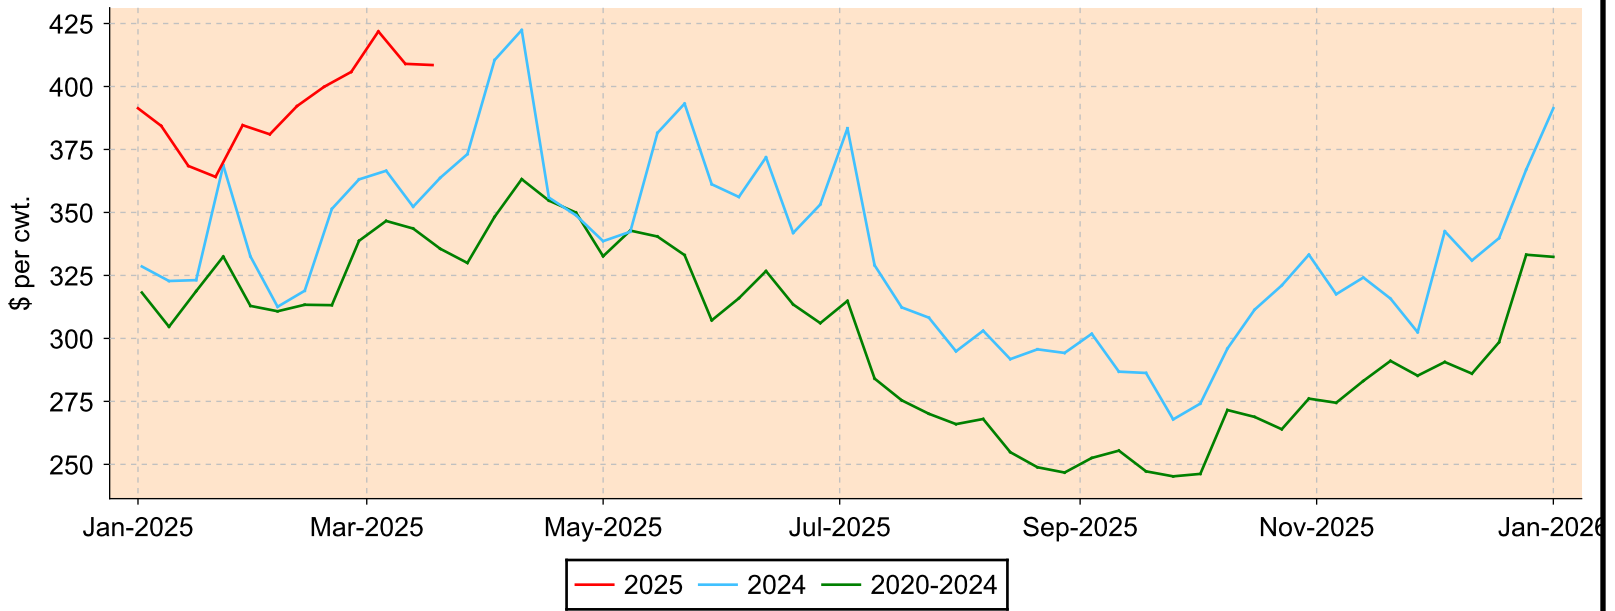

Lambs 80-94 lbs.

All sales from all reporting markets

Average Weekly Price

Weekly Volume