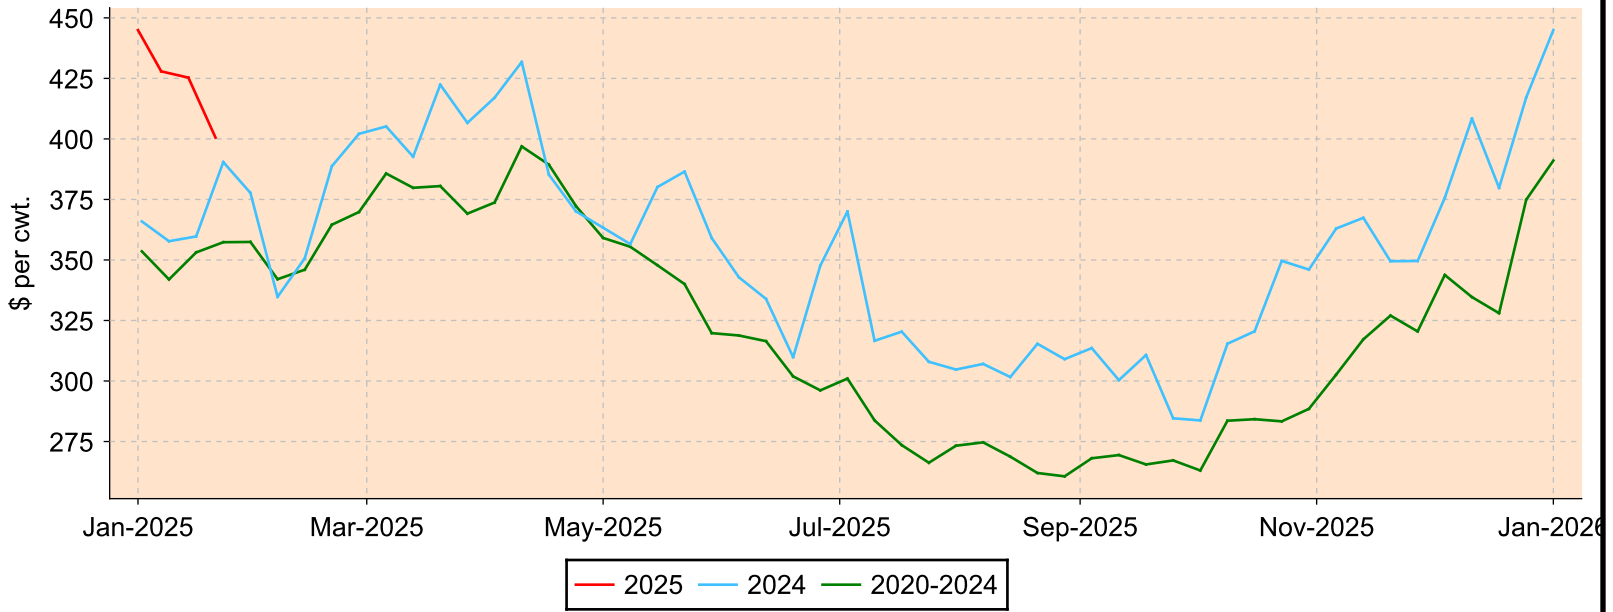

Lambs 65-79 lbs.

All sales from all reporting markets

Average Weekly Price

Weekly Volume