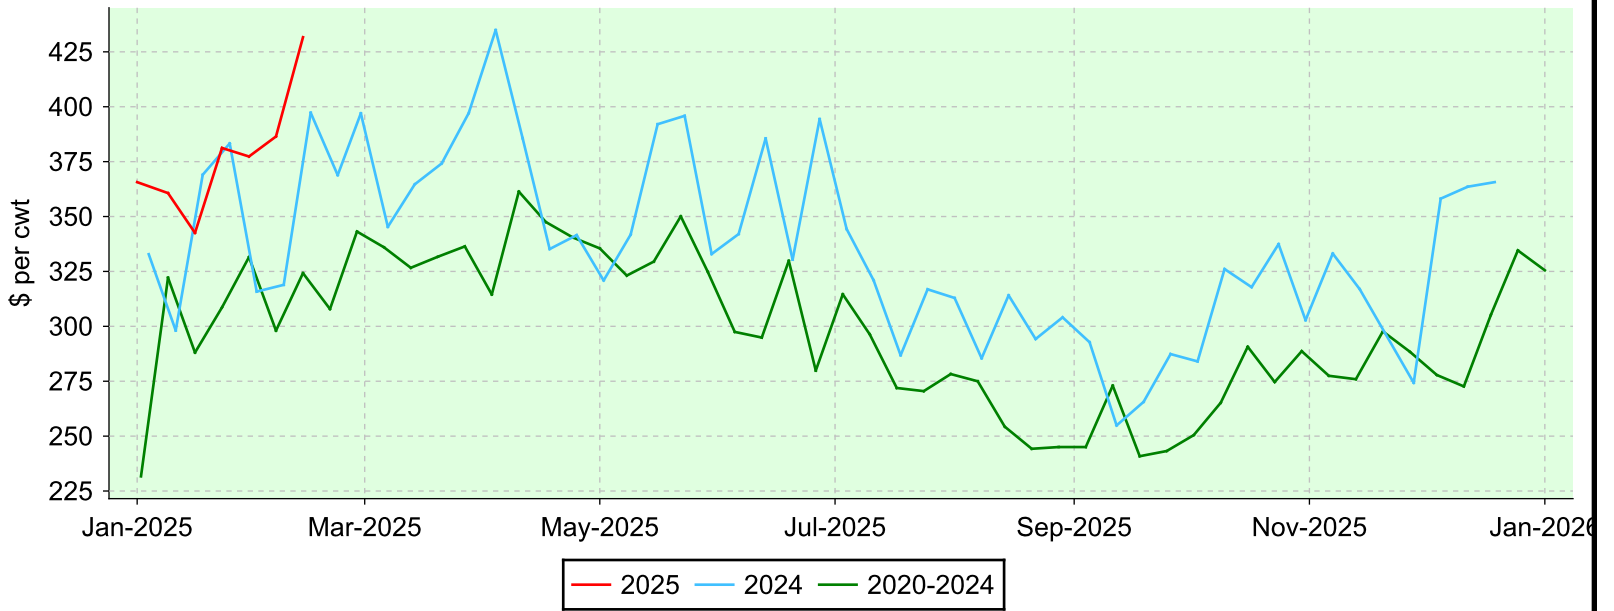

Lambs 80-94 lbs.

Brussels, Thursday sales.

Average Price

Volume