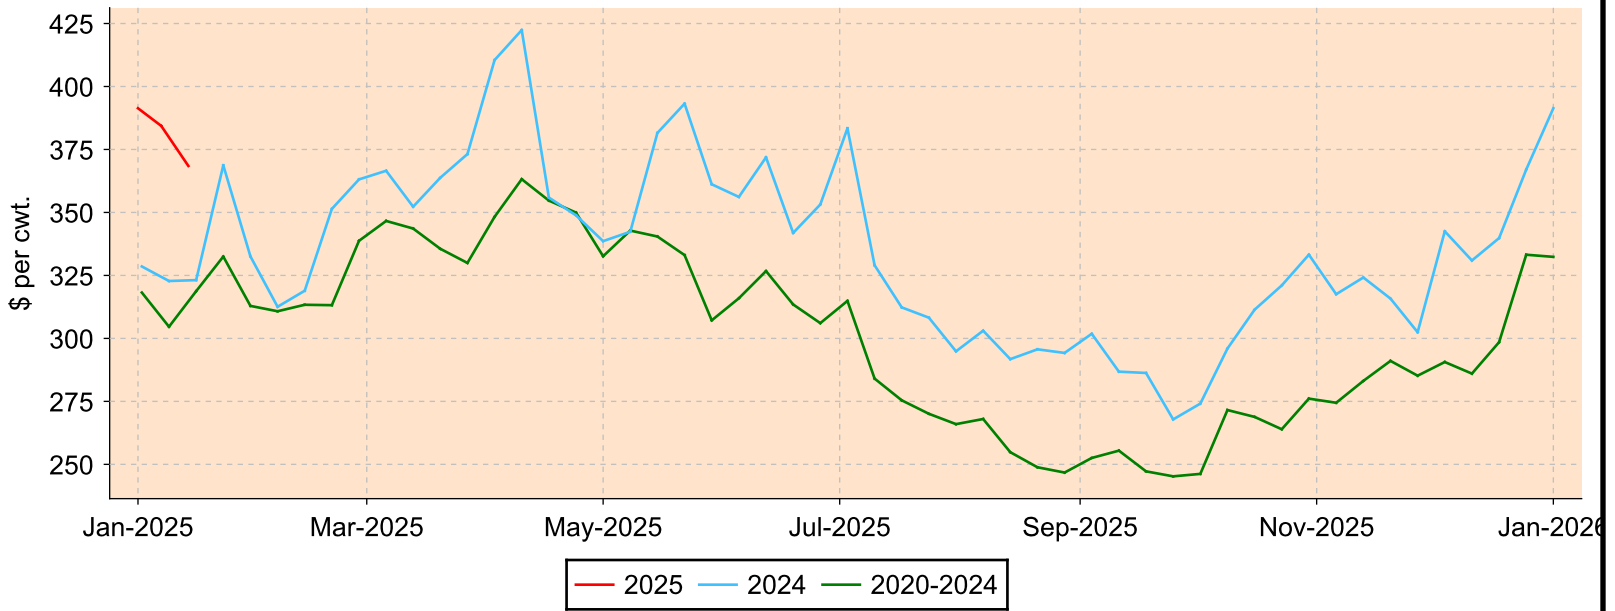

Lambs 80-94 lbs.

All sales from all reporting markets

Average Weekly Price

Weekly Volume