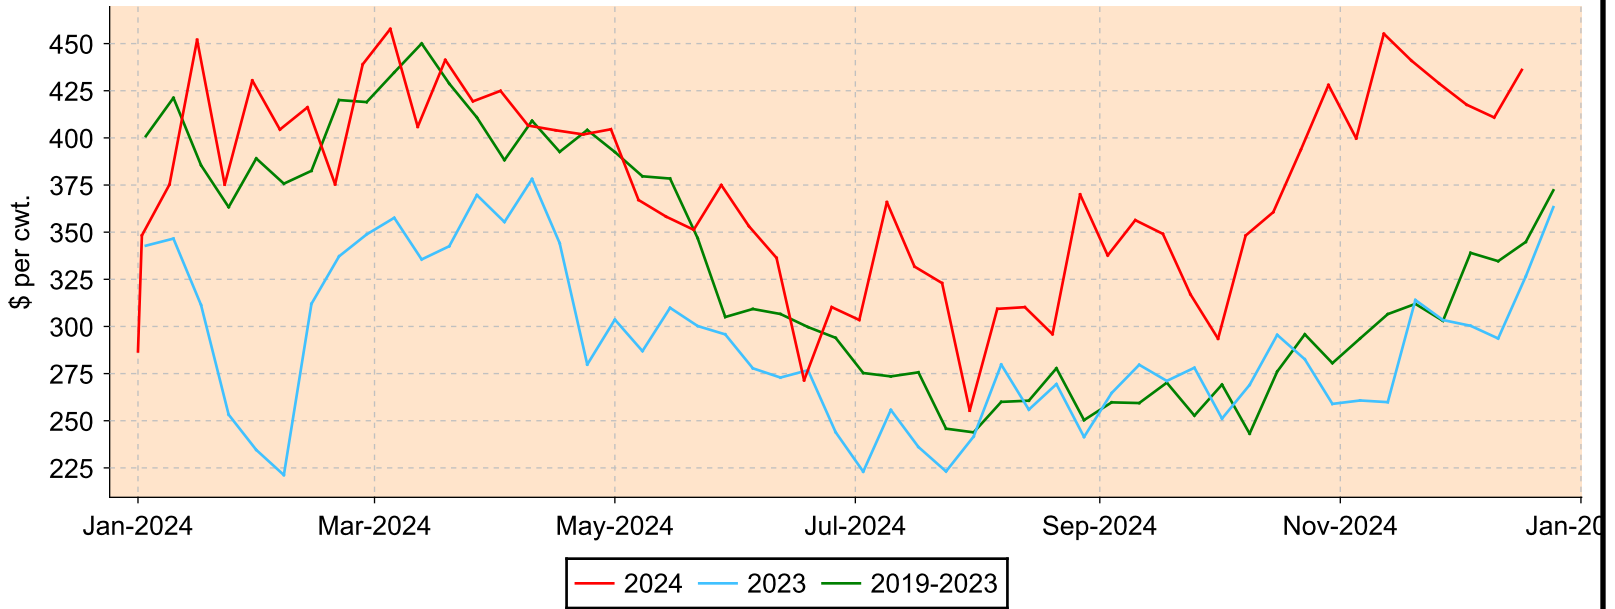

Lambs under 50 lbs.

All sales from all reporting markets

Average Weekly Price

Weekly Volume