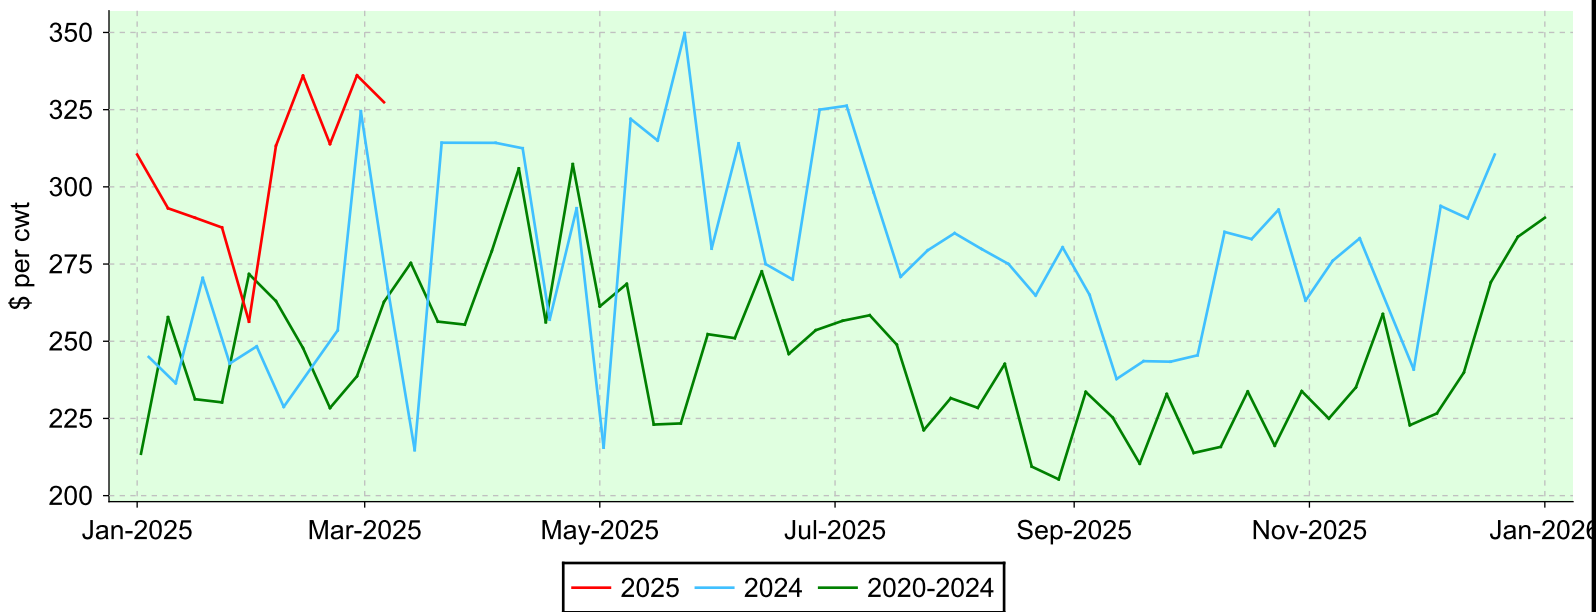

# Lambs 110 lbs. and over

Brussels, Thursday sales.

## Average Price

## Volume