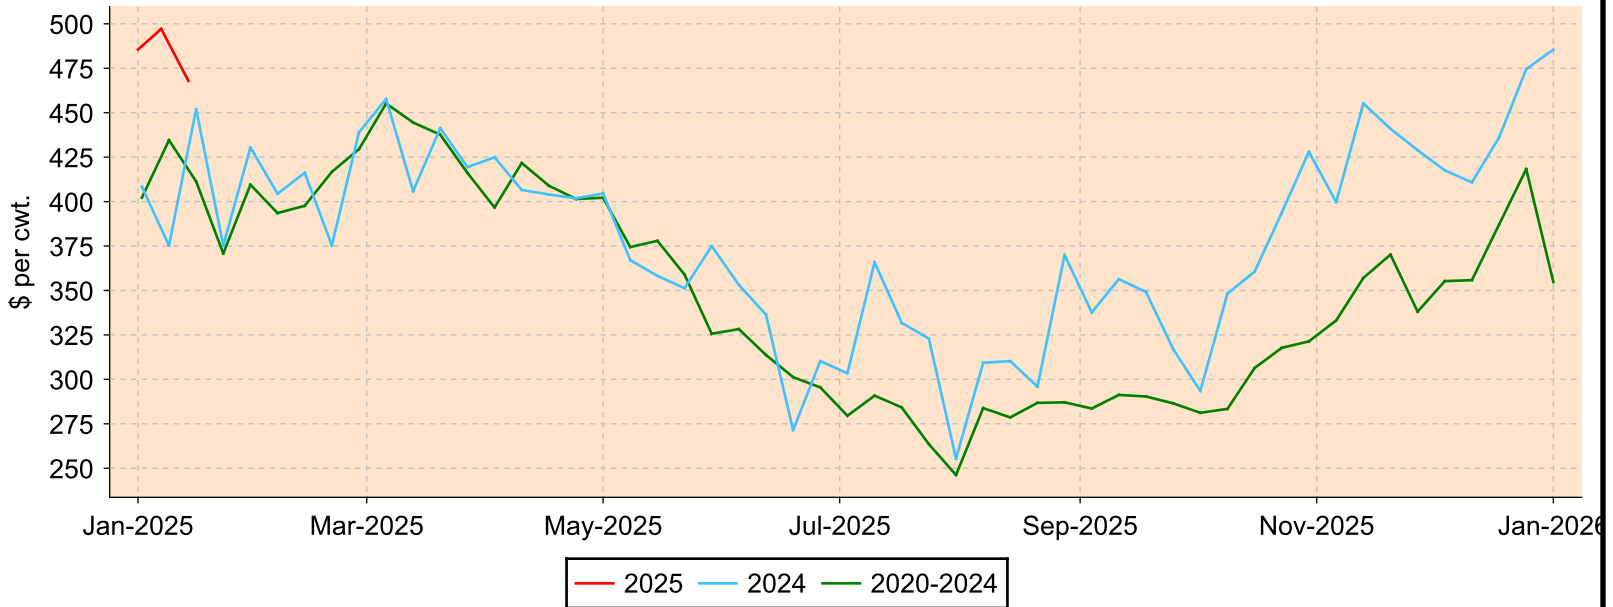

Lambs under 50 lbs.

All sales from all reporting markets

Average Weekly Price

Weekly Volume