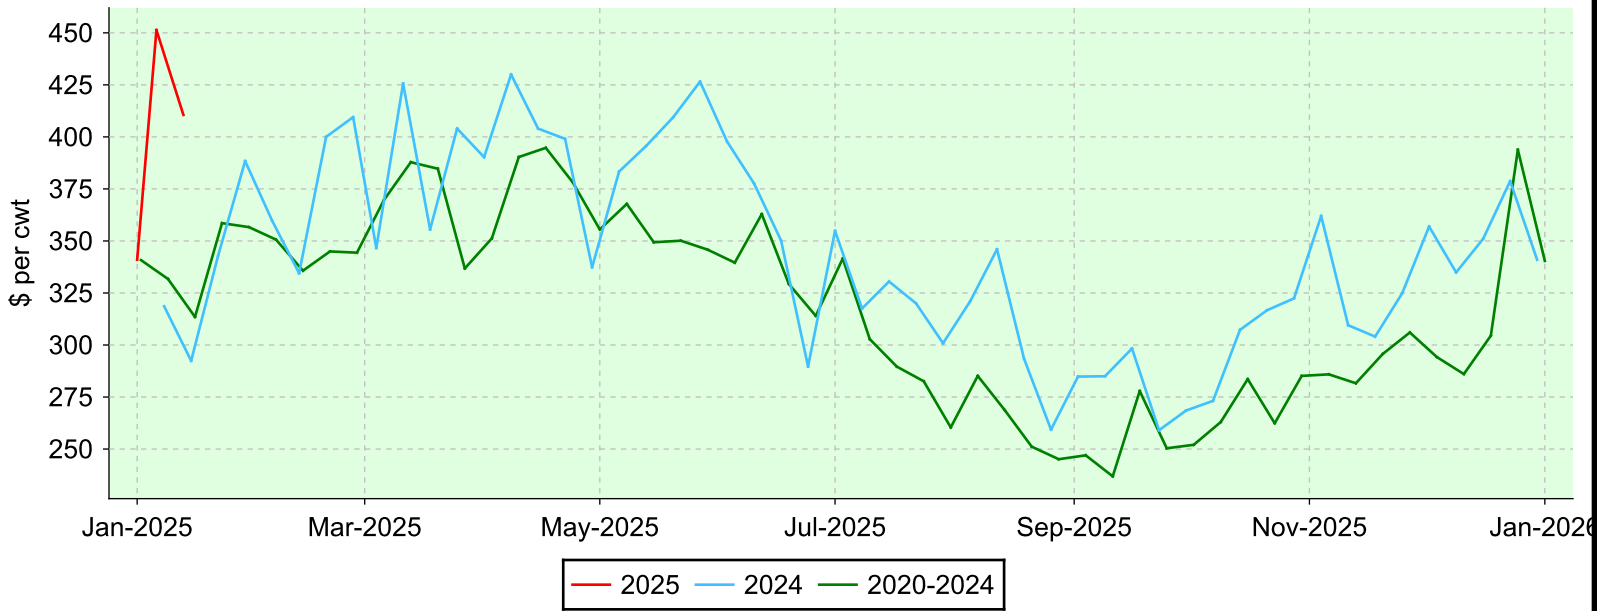

Lambs 80-94 lbs.

Embrun, Monday sales.

Average Price

Volume