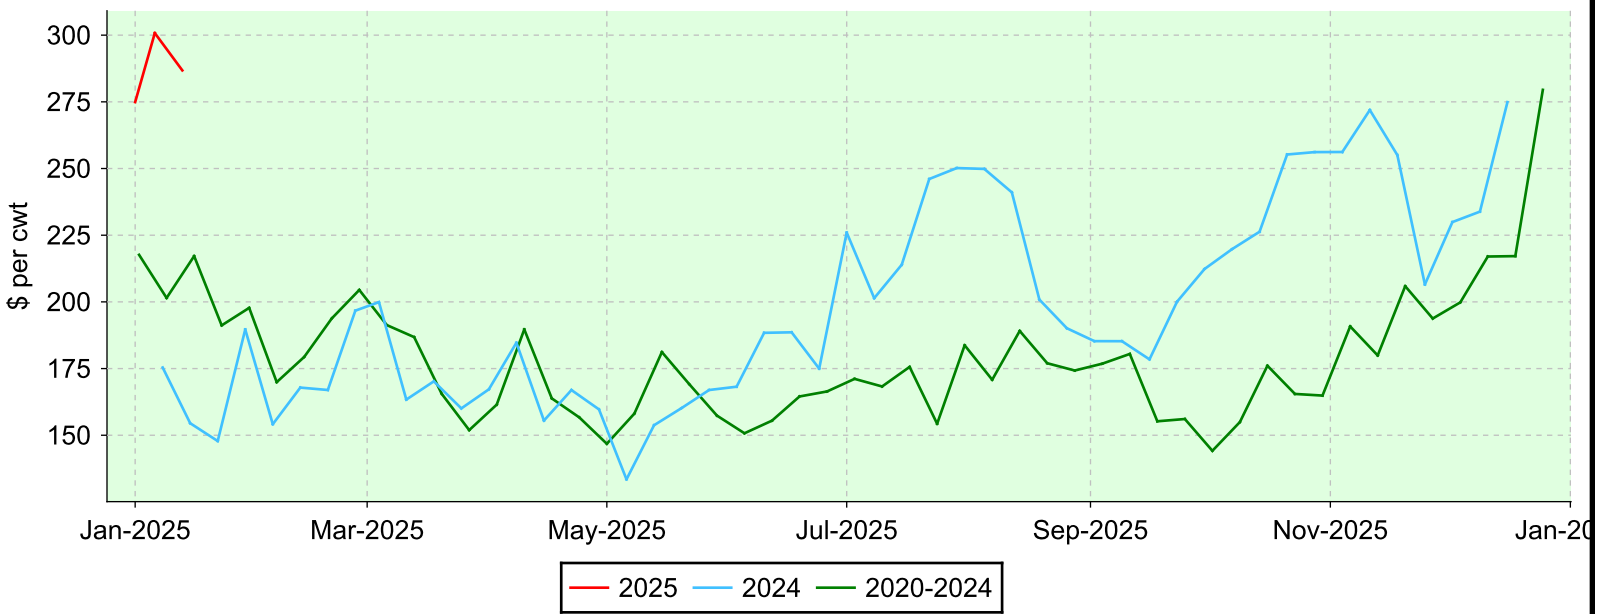

# Sheep (all weights)

Ontario Stockyards Inc., Monday sales.

## Average Price

## Volume