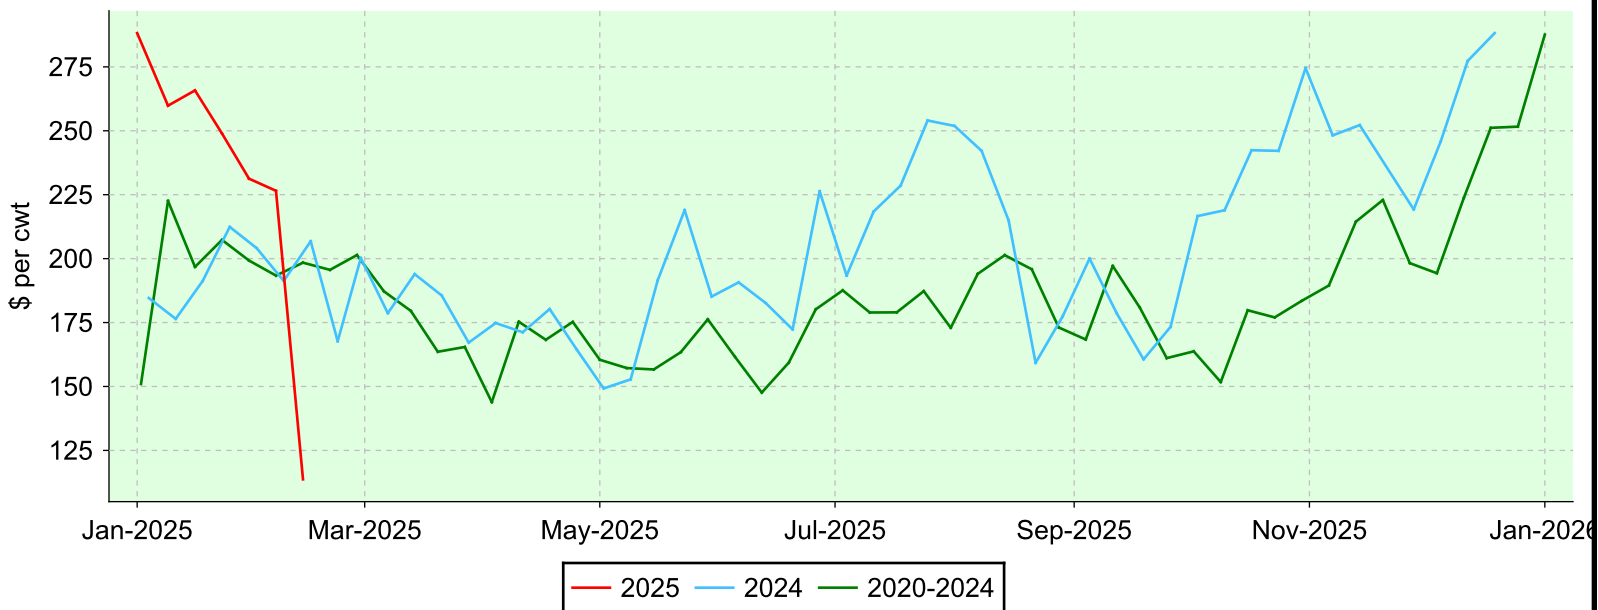

Sheep (all weights)

Brussels, Thursday sales.

Average Price

Volume