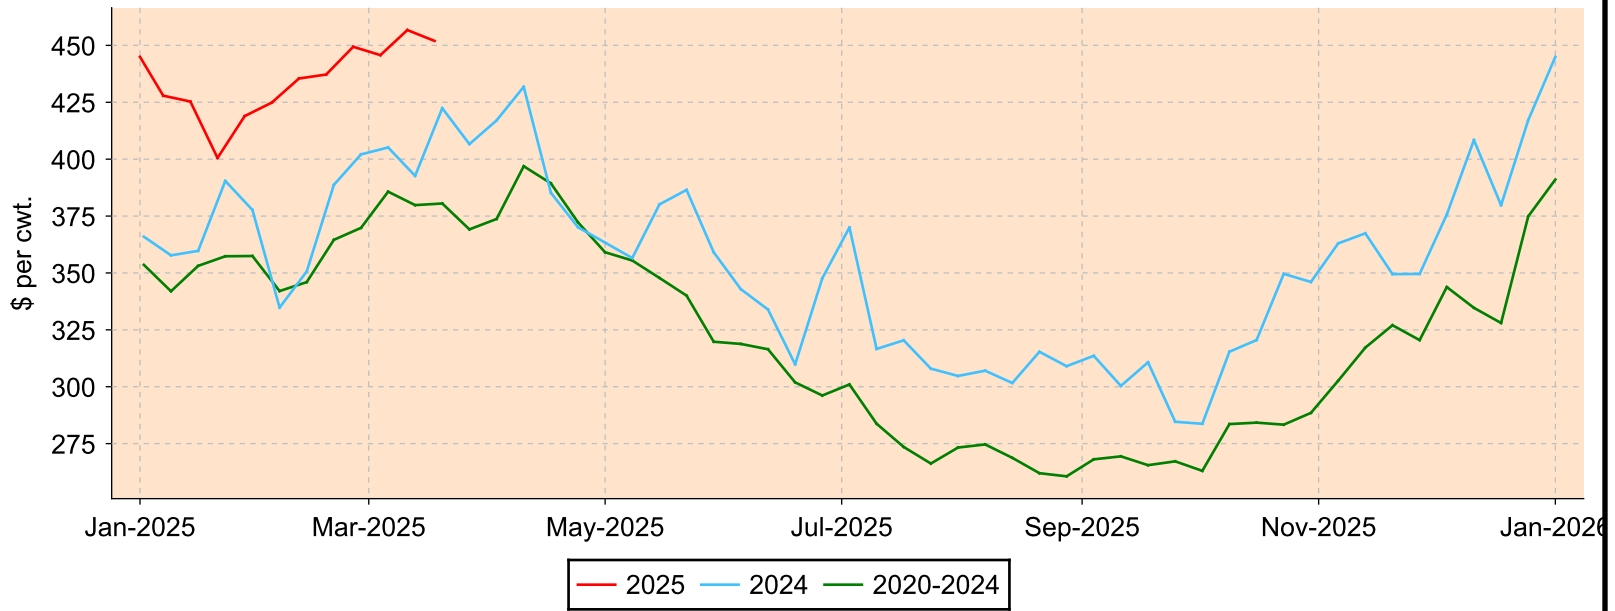

Lambs 65-79 lbs.

All sales from all reporting markets

Average Weekly Price

Weekly Volume