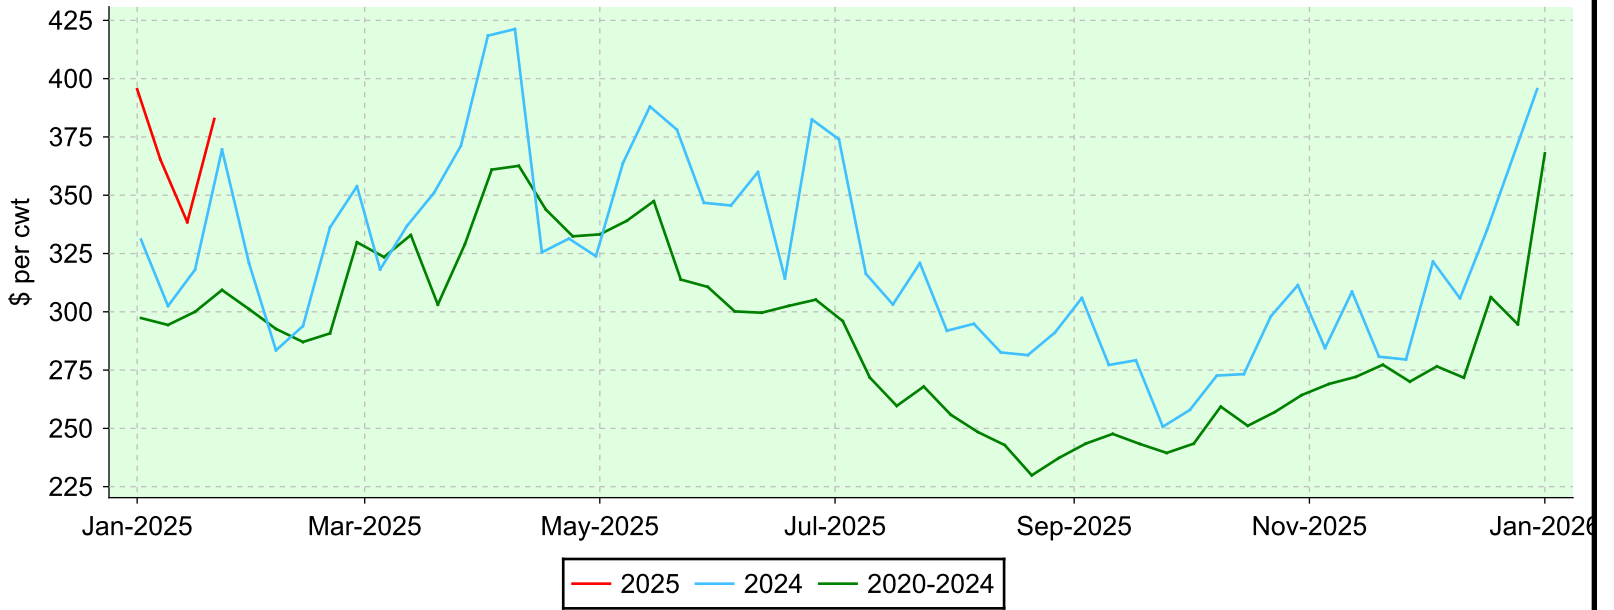

Lambs 95-109 lbs.

OLEX, Tuesday sales.

Average Price

Volume