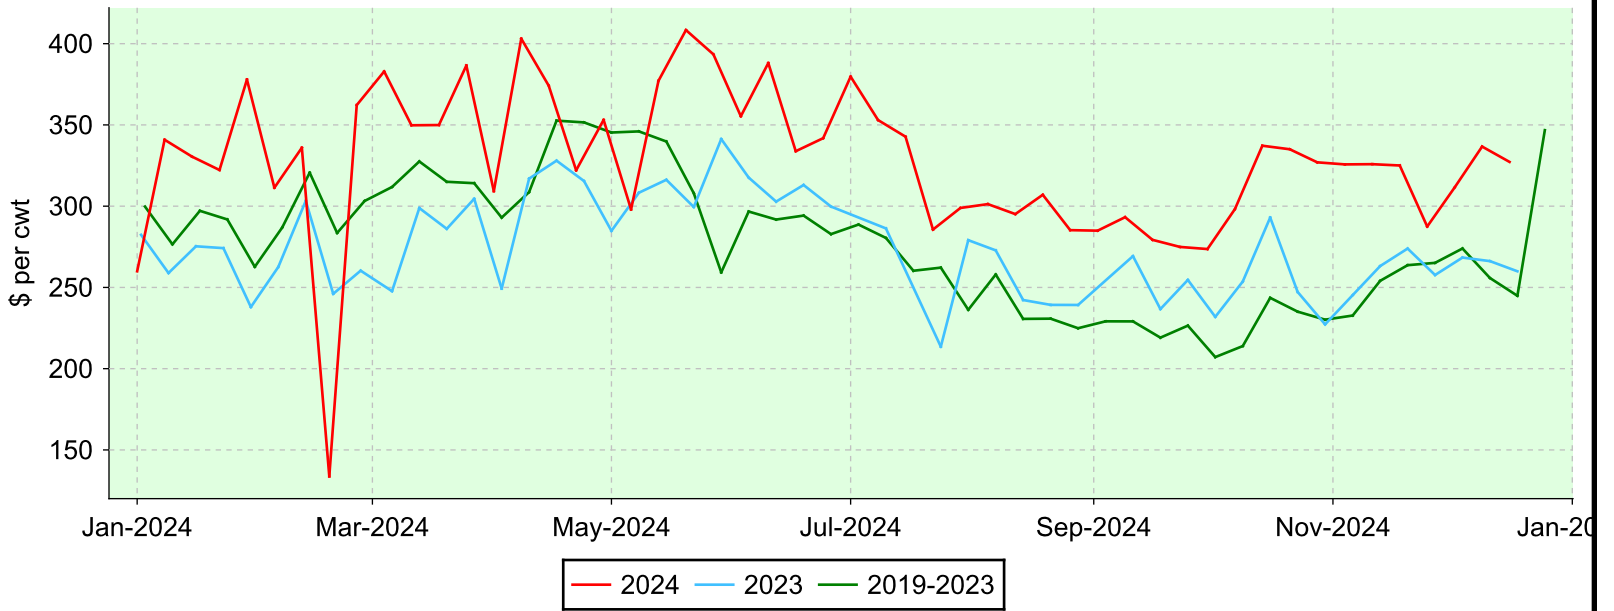

Lambs 80-94 lbs.

Ontario Stockyards Inc., Monday sales.

Average Price

Volume