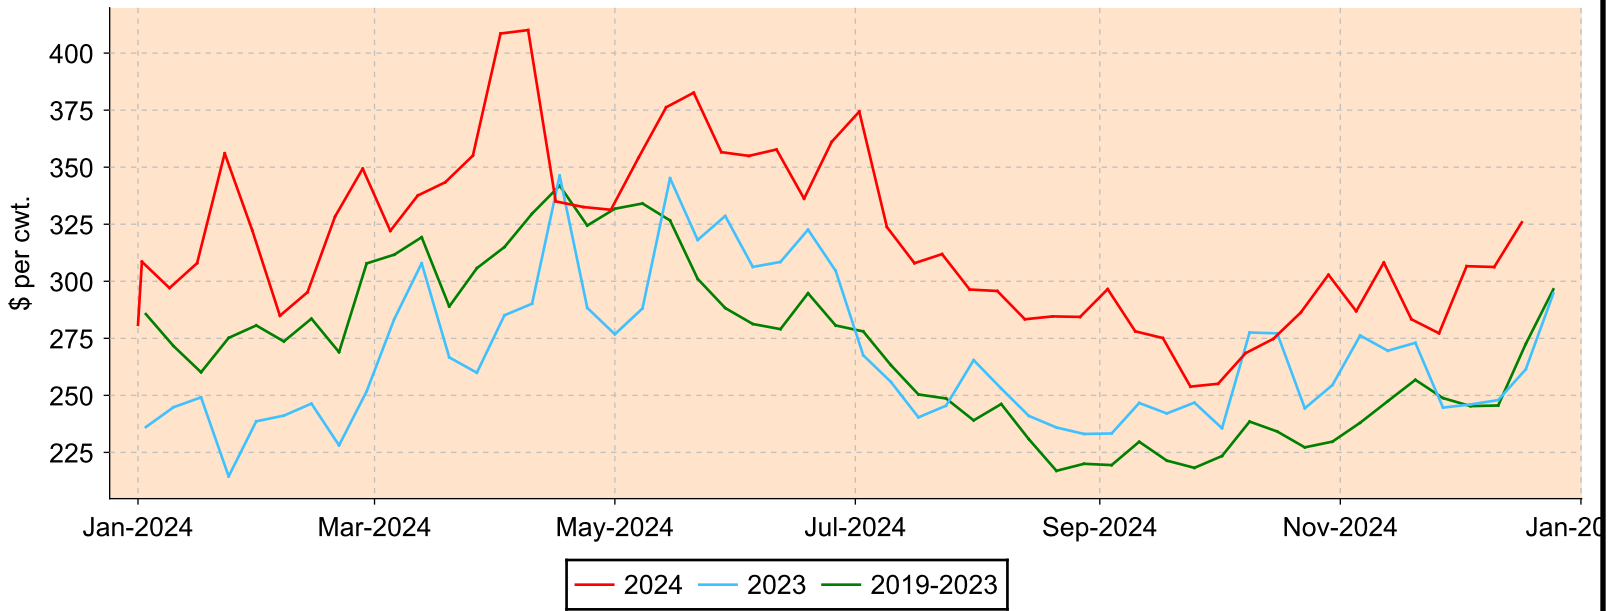

Lambs 95-109 lbs.

All sales from all reporting markets

Average Weekly Price

Weekly Volume