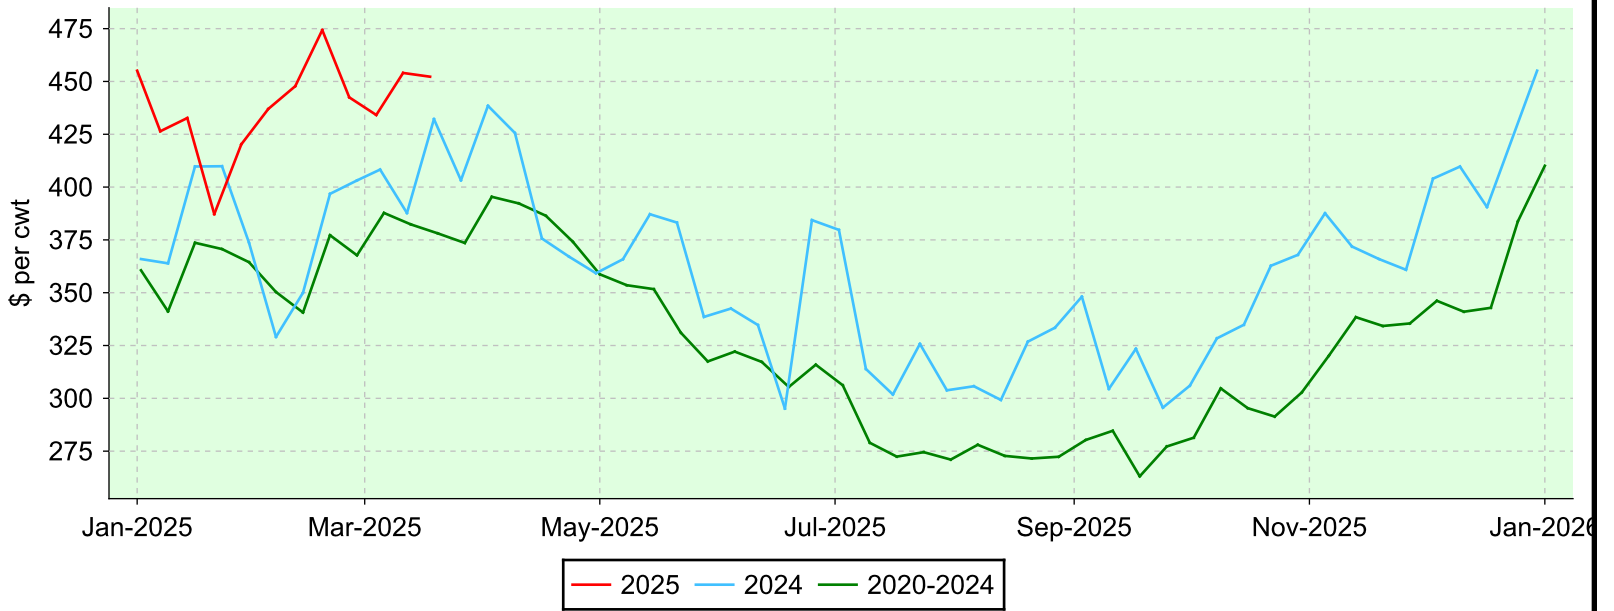

Lambs 65-79 lbs.

OLEX, Tuesday sales.

Average Price

Volume