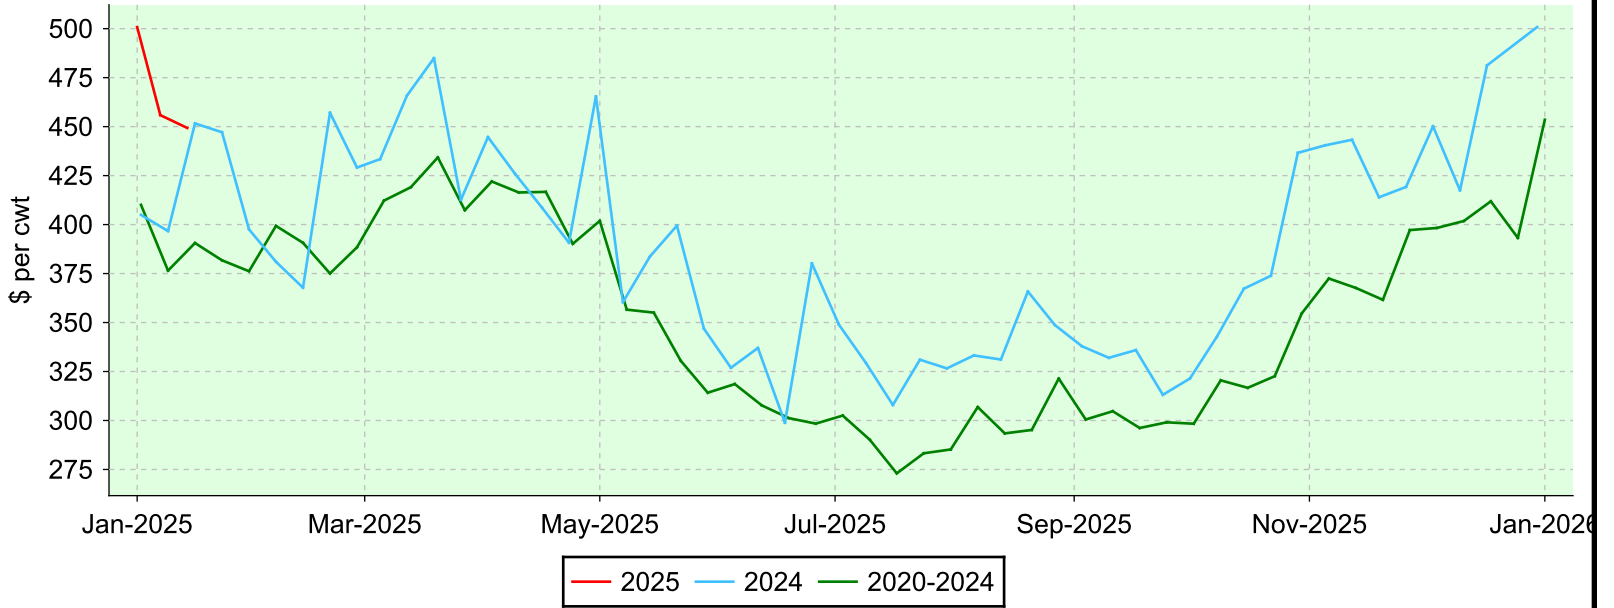

Lambs 50-64 lbs.

OLEX, Tuesday sales.

Average Price

Volume