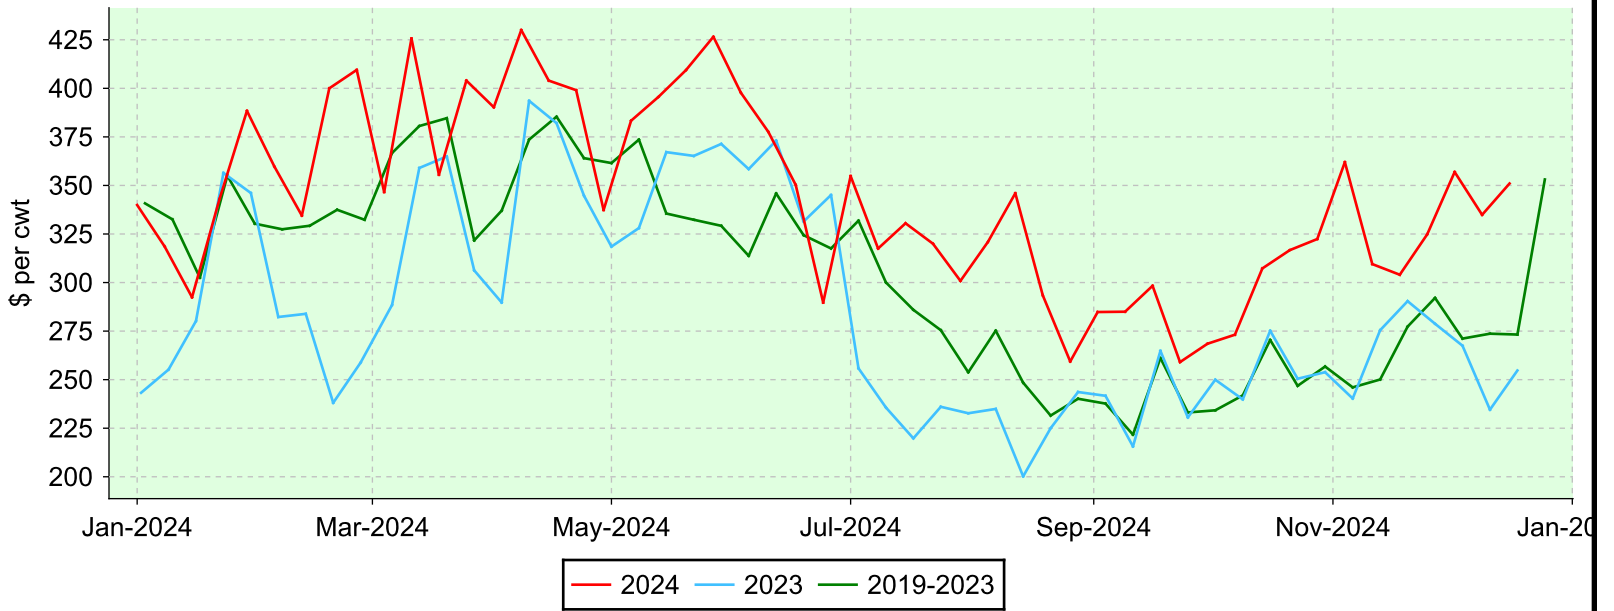

Lambs 80-94 lbs.

Embrun, Monday sales.

Average Price

Volume