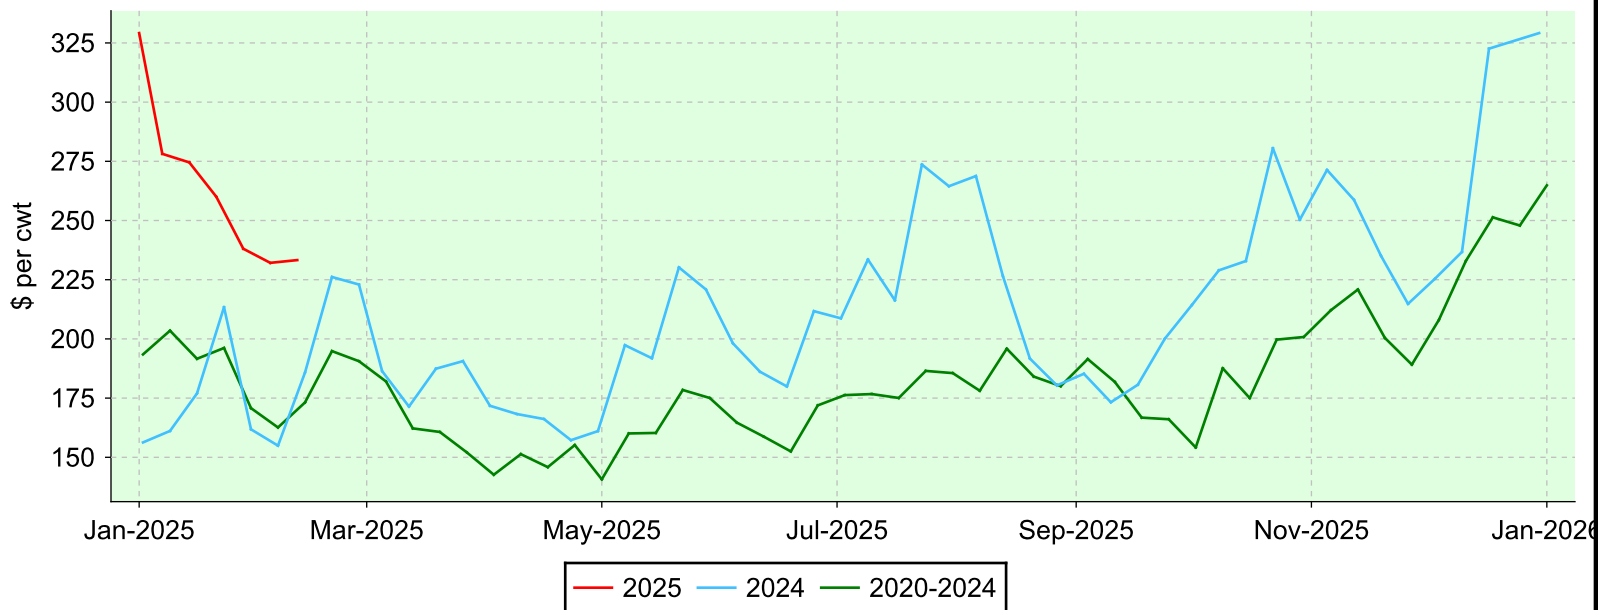

Sheep (all weights)

OLEX, Tuesday sales.

Average Price

Volume