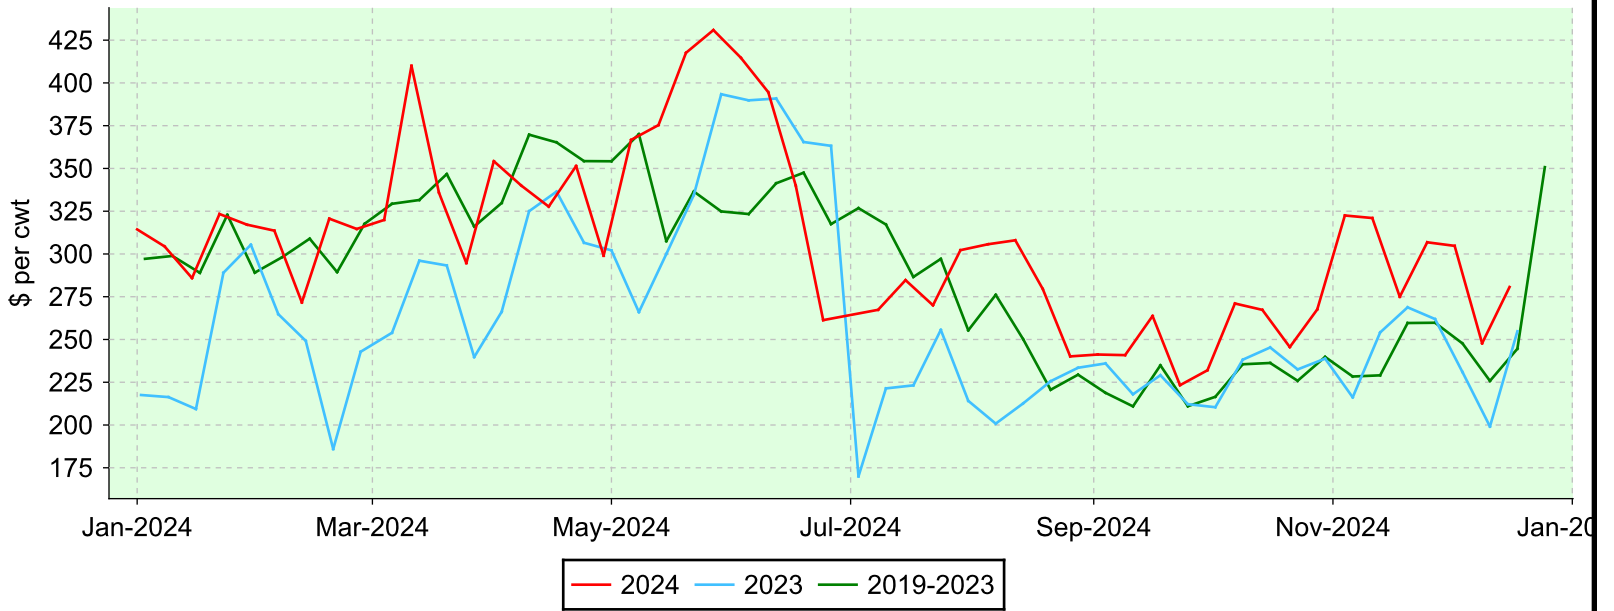

# Lambs 95-109 lbs.

Embrun, Monday sales.

## Average Price

## Volume