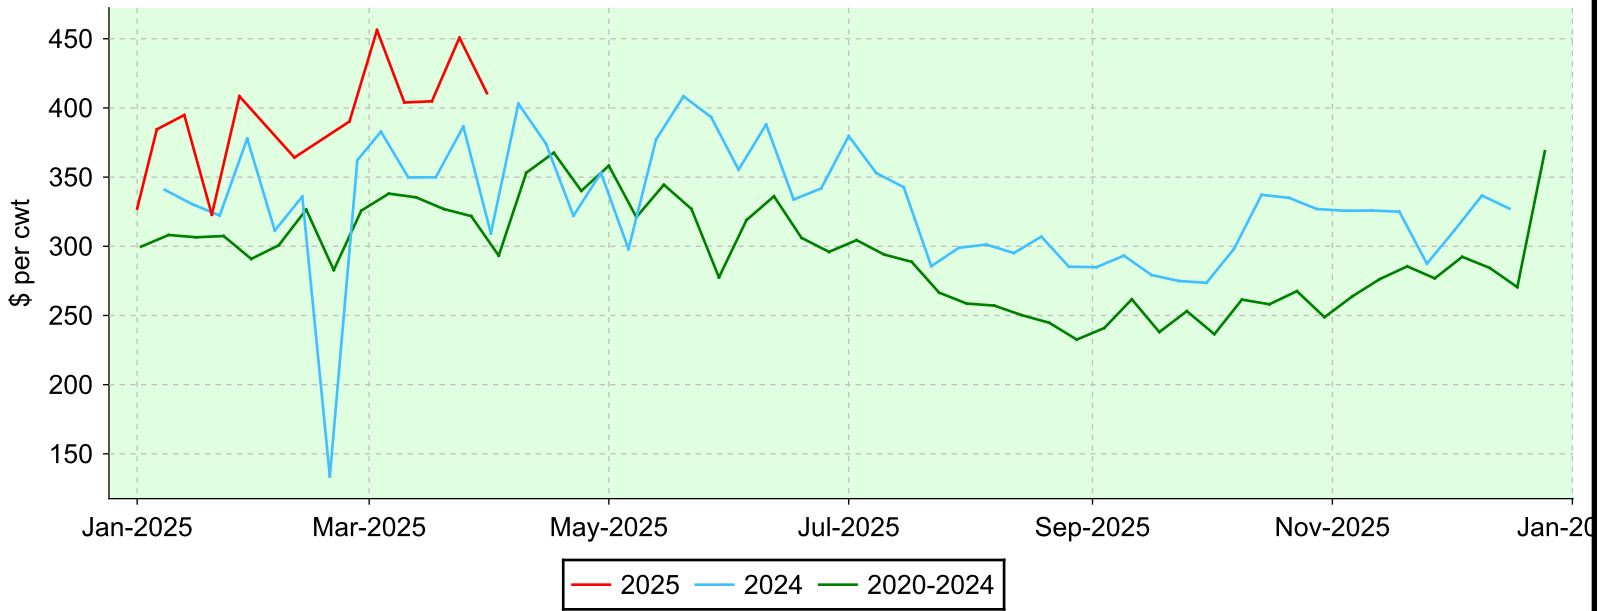

# Lambs 80-94 lbs.

Ontario Stockyards Inc., Monday sales.

## Average Price

## Volume