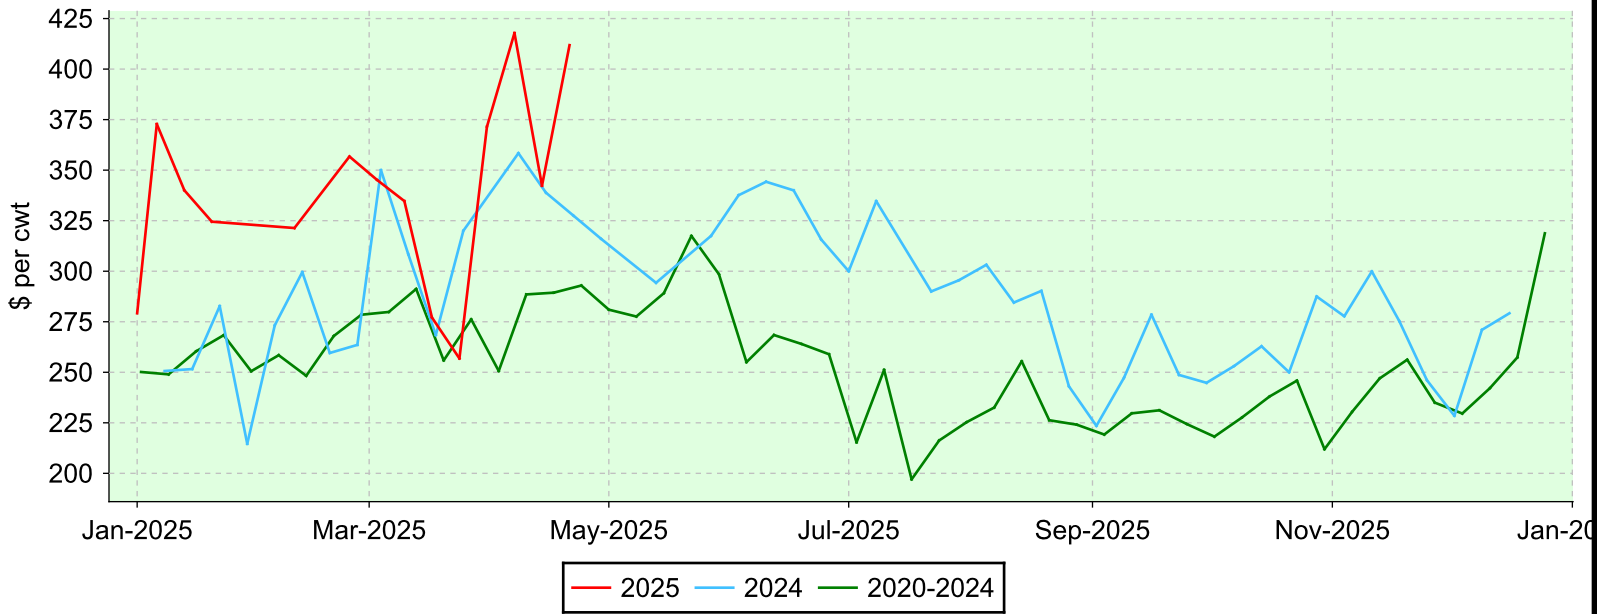

Lambs 110 lbs. and over

Ontario Stockyards Inc., Monday sales.

Average Price

Volume