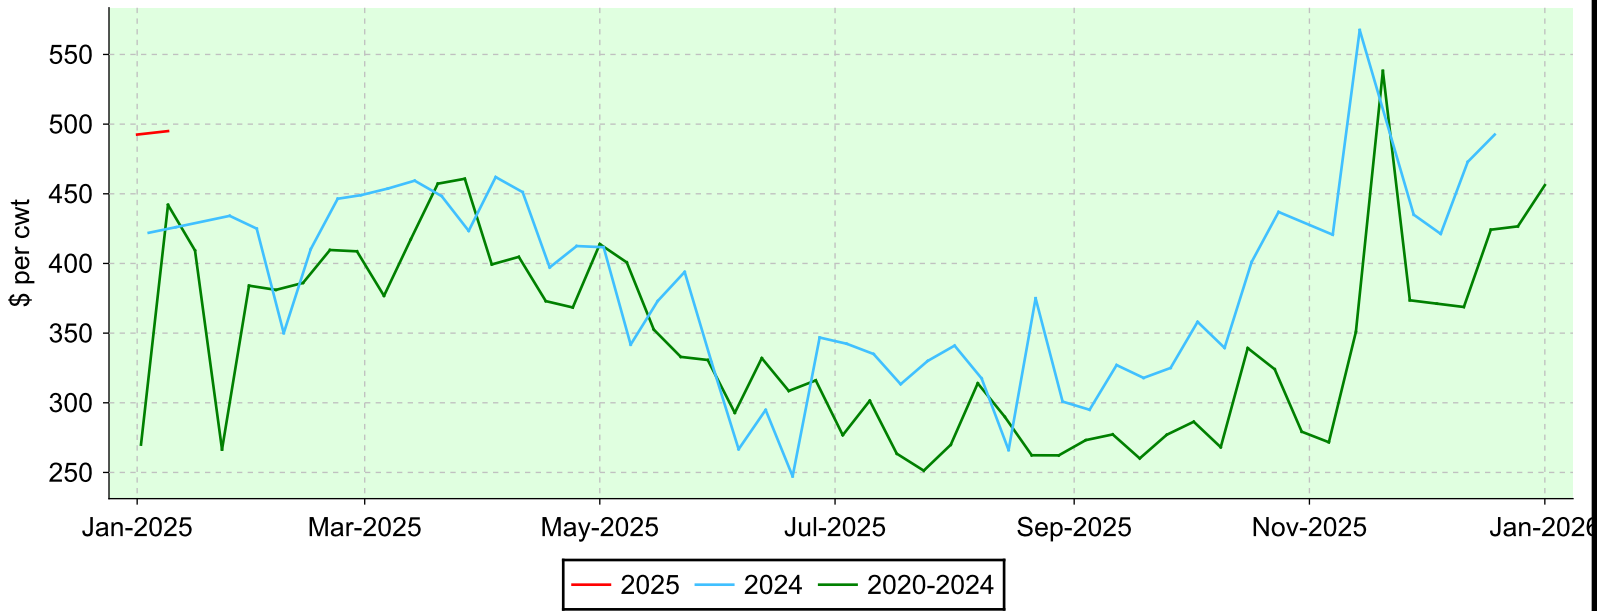

# Lambs under 50 lbs.

Brussels, Thursday sales.

## Average Price

## Volume