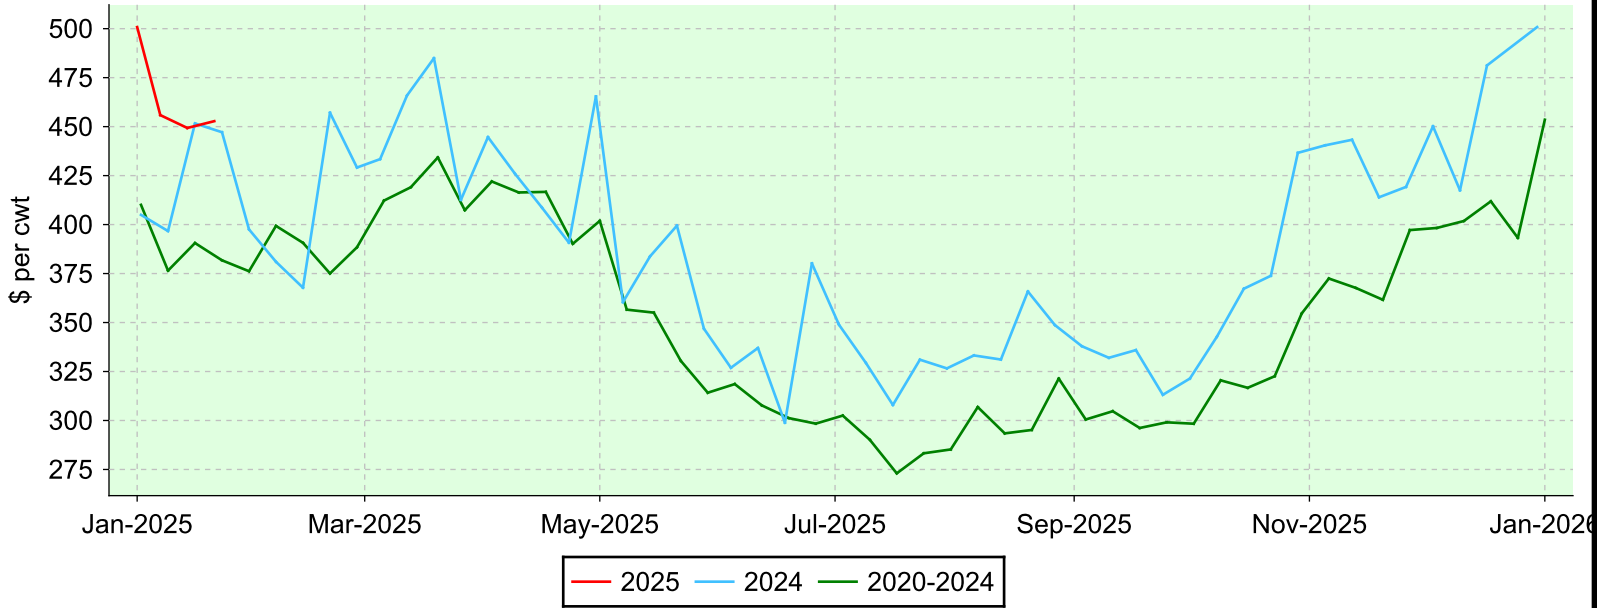

Lambs 50-64 lbs.

OLEX, Tuesday sales.

Average Price

Volume