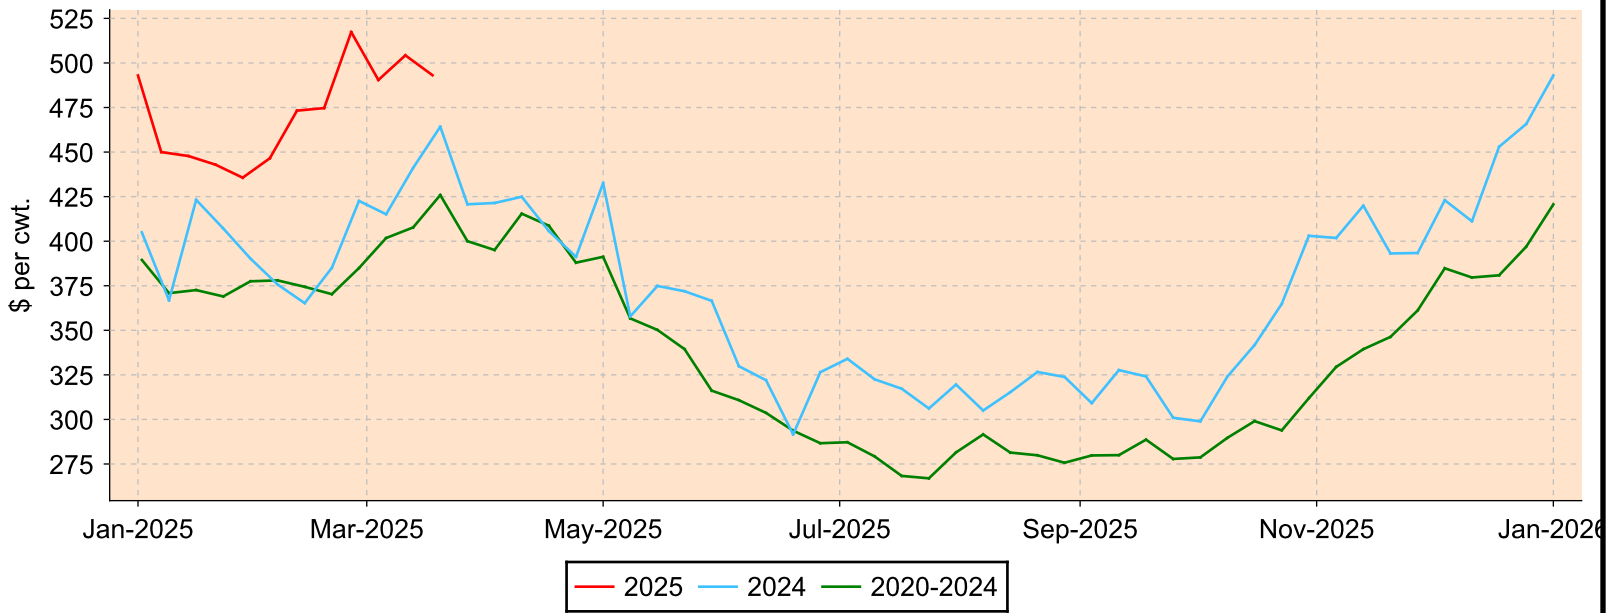

Lambs 50-64 lbs.

All sales from all reporting markets

Average Weekly Price

Weekly Volume