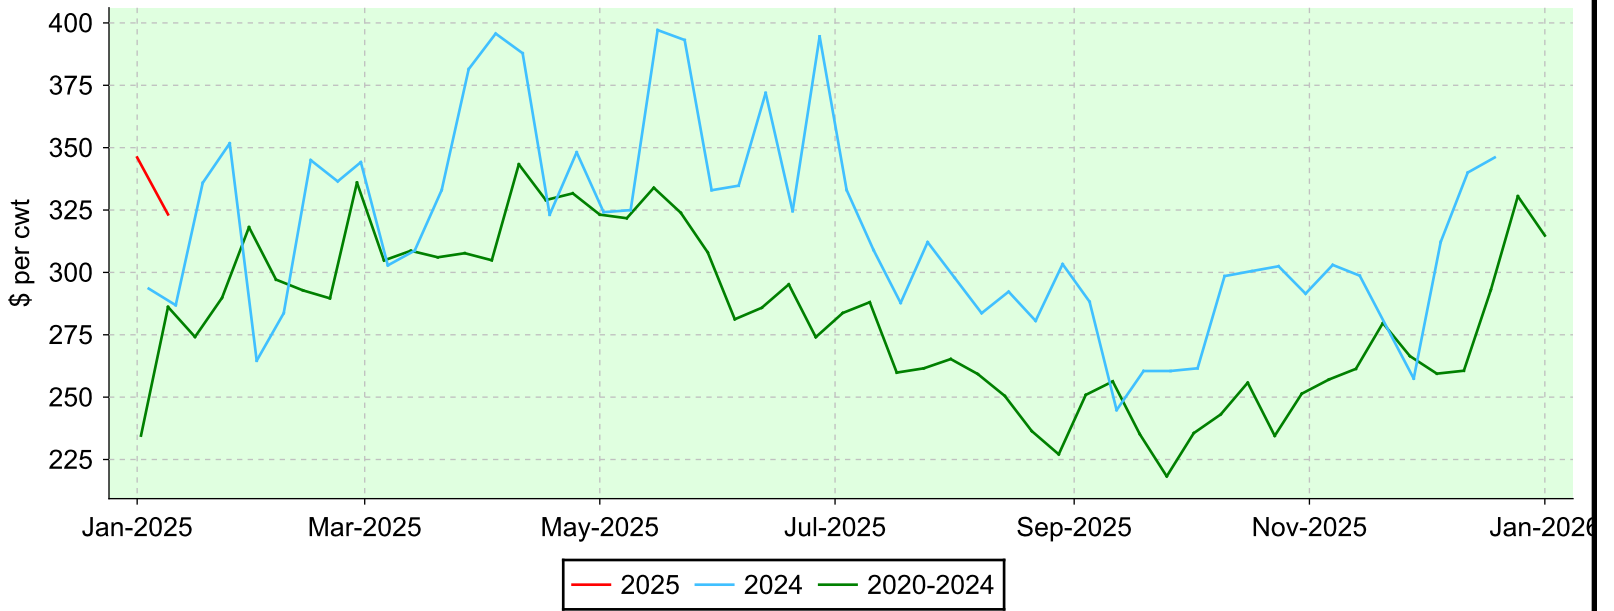

Lambs 95-109 lbs.

Brussels, Thursday sales.

Average Price

Volume