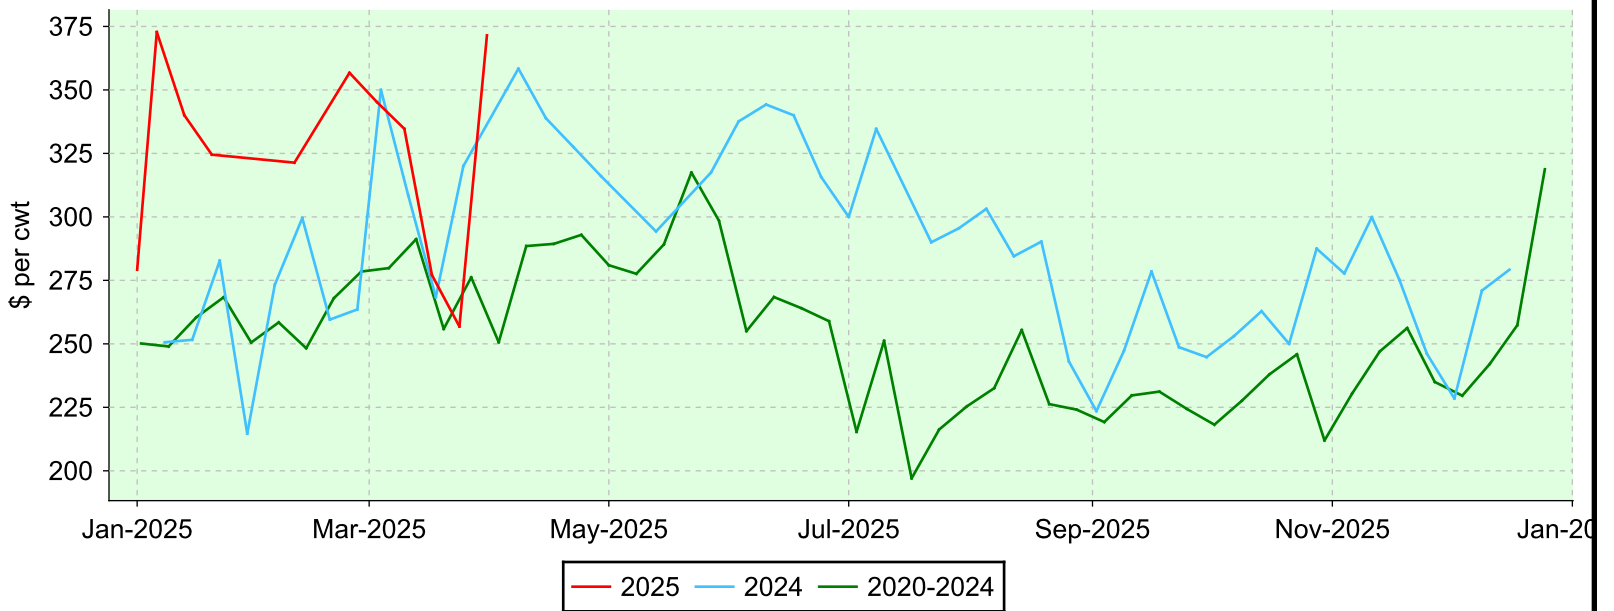

# Lambs 110 lbs. and over

Ontario Stockyards Inc., Monday sales.

## Average Price

## Volume