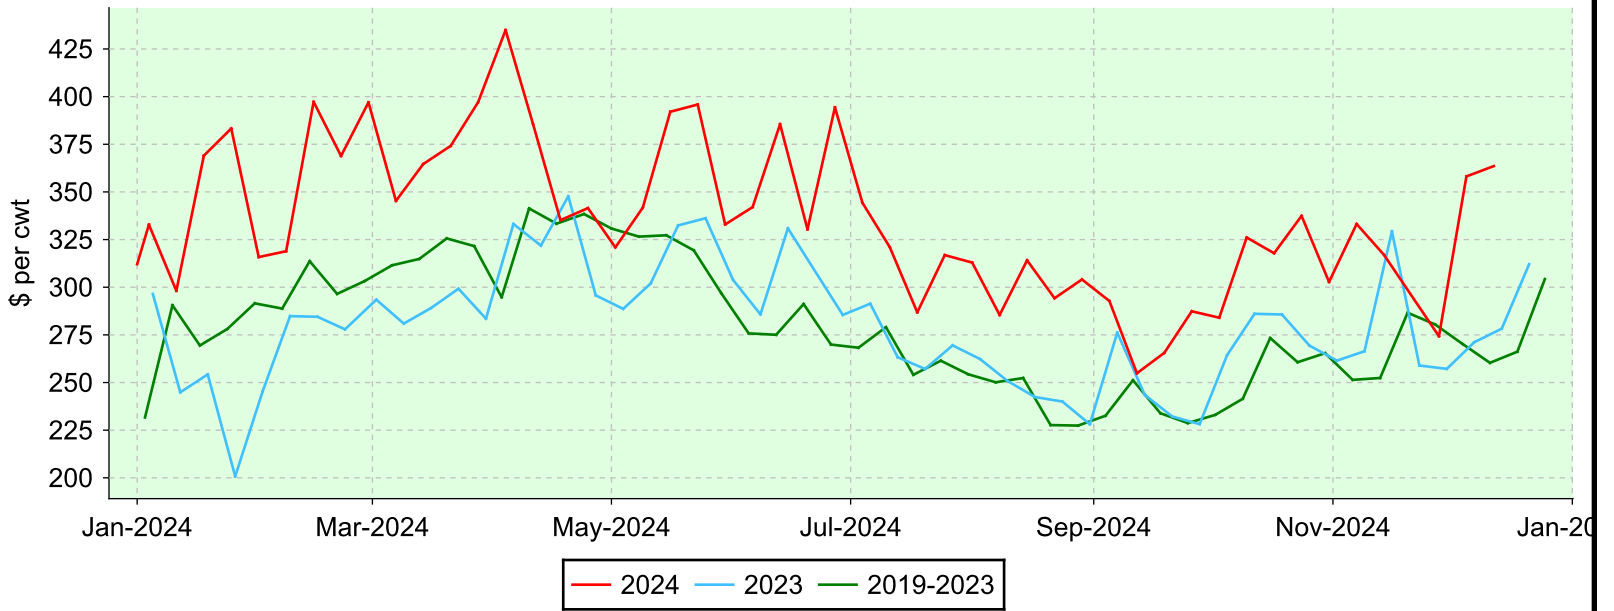

# Lambs 80-94 lbs.

Brussels, Thursday sales.

## Average Price

## Volume