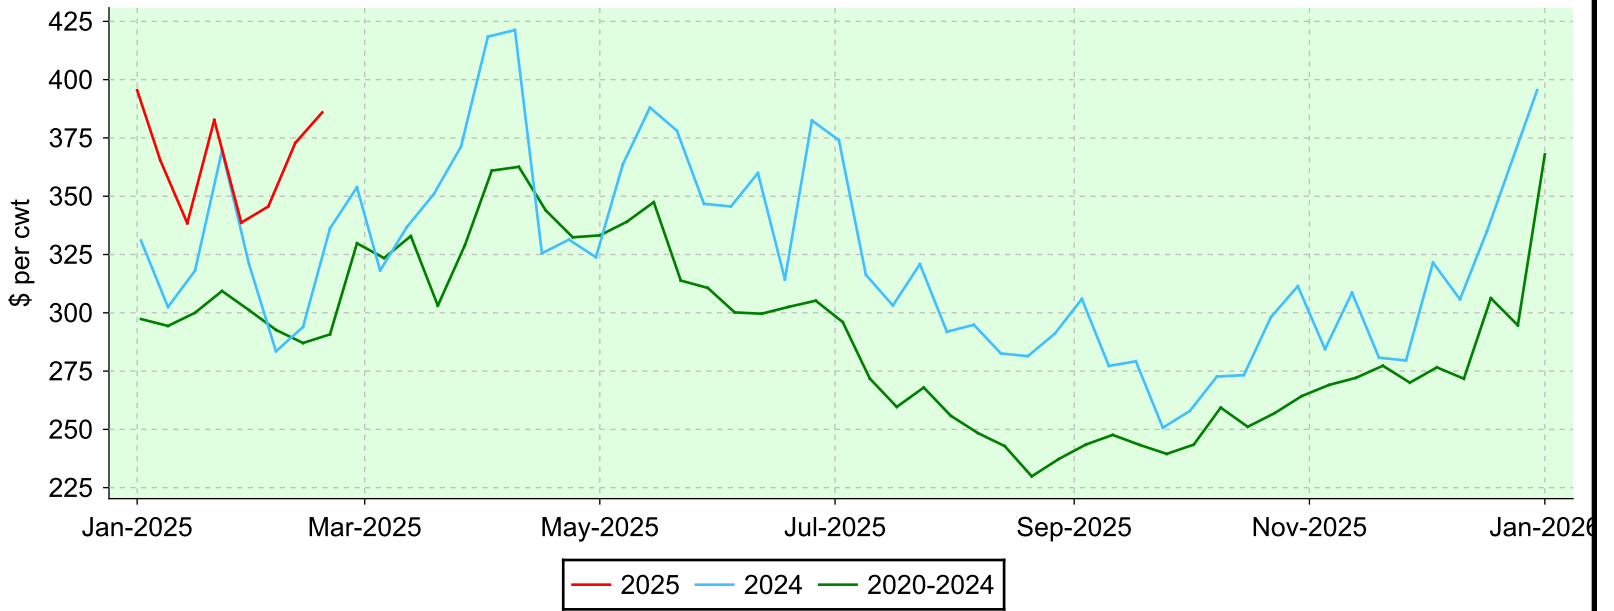

# Lambs 95-109 lbs.

OLEX, Tuesday sales.

## Average Price

## Volume